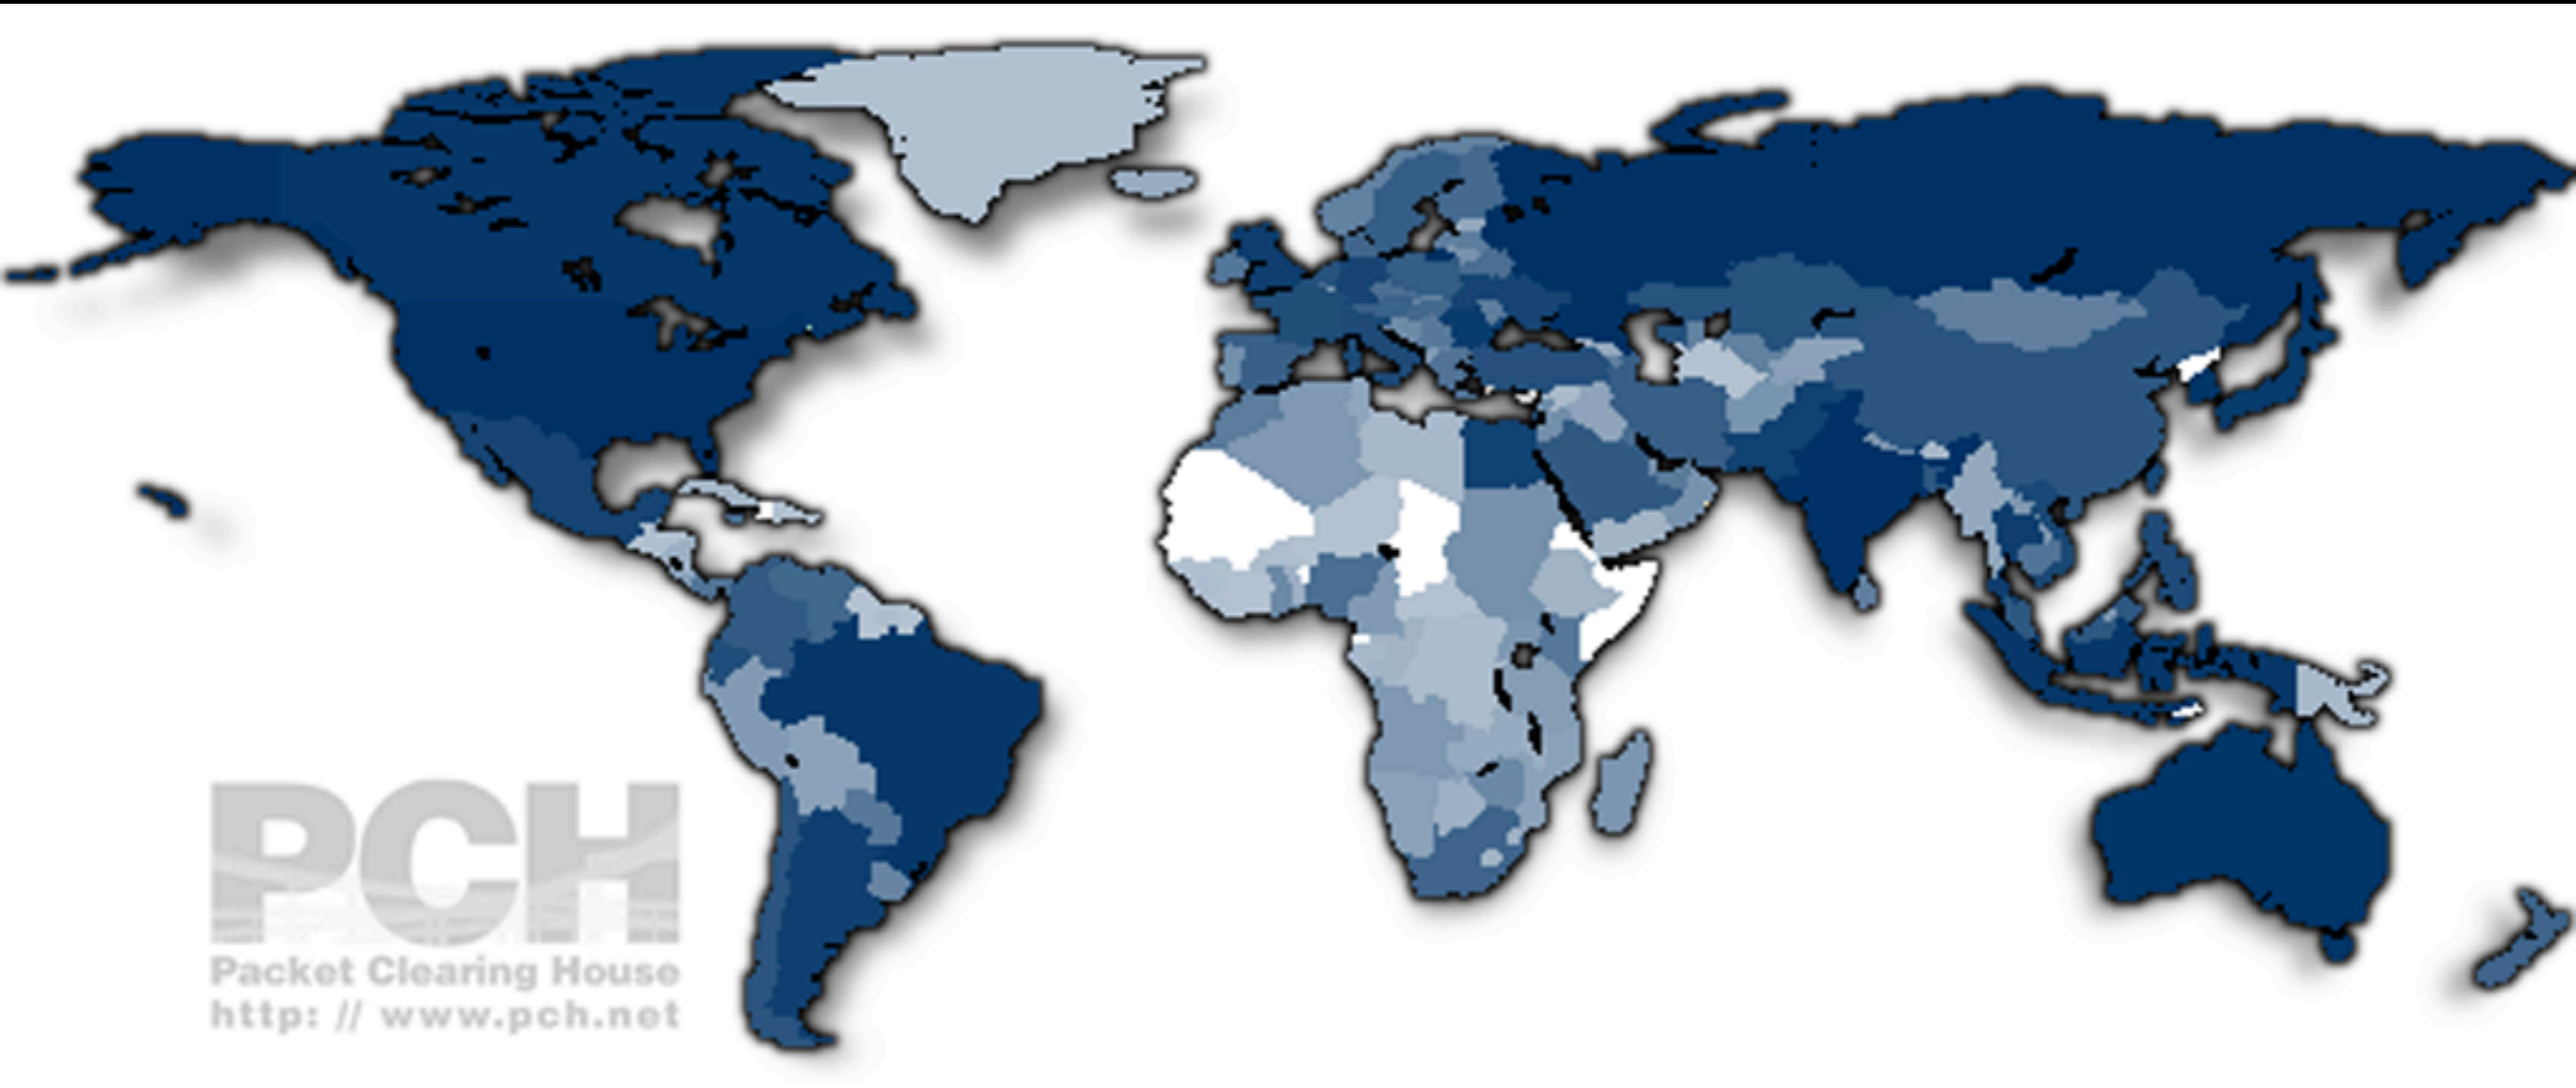

Origin country distribution of available prefixes

PCH
Packet Clearing House
<http://www.pch.net>

Vienna

Frankfurt

Amsterdam

London

Buenos Aires

New York

Washington DC

Miami

Ottawa

Toronto

Los Angeles

Palo Alto

Seattle

Auckland

Wellington

Sydney

Tokyo

Jakarta

Perth

Hong Kong

Singapore

Maputo