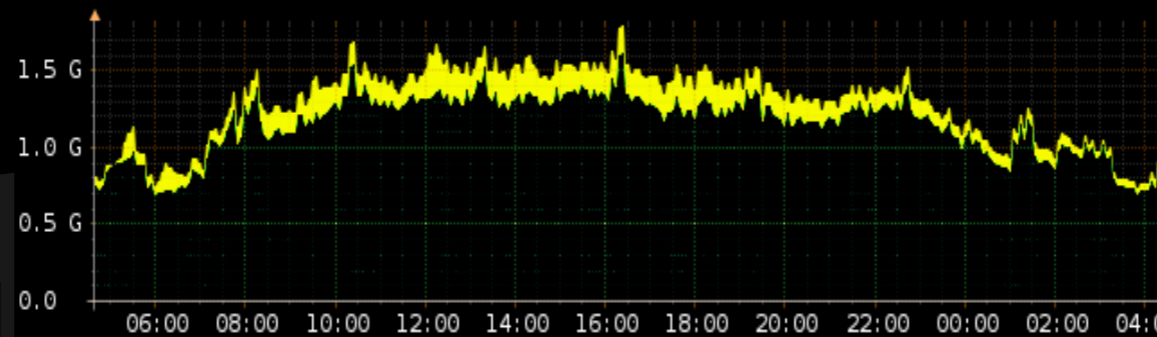

Sunday, January 23, 2011

Egyptian Routes Seen from Frankfurt

Sunday, January 30, 2011

Egyptian Routes Seen from Frankfurt Sunday, February 6, 2011

Degree of Diurnal Variance

New York

42% variance

Seattle

58% variance

Perth

62% variance

Degree of Diurnal Variance

Tokyo

65% variance

Moscow

73% variance

Amsterdam

75% variance

Degree of Diurnal Variance

Seoul

80% variance

Kiev

92% variance

Cape Town