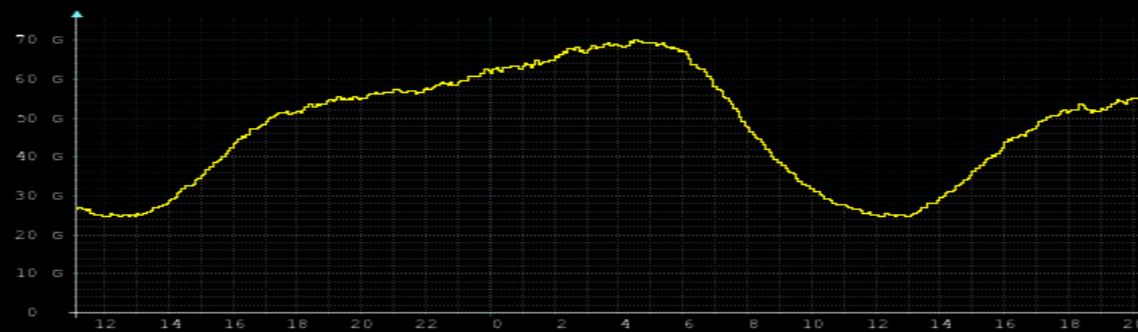

Sunday, January 23, 2011

Egyptian Routes Seen from Frankfurt

Sunday, January 30, 2011

Egyptian Routes Seen from Frankfurt Sunday, February 6, 2011

Degree of Diurnal Variance

New York

42% variance

Seattle

58% variance

Perth

62% variance

Degree of Diurnal Variance

Tokyo

65% variance

Moscow

73% variance

Amsterdam

75% variance

Degree of Diurnal Variance

Seoul

80% variance

Kiev

92% variance

Cape Town