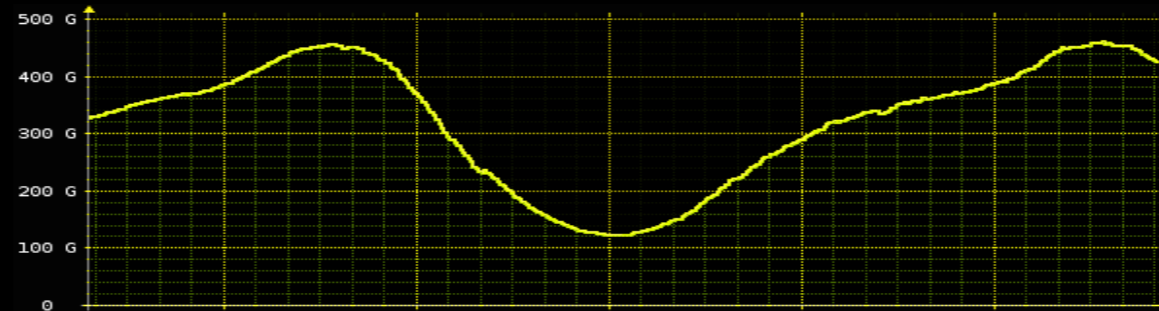

58% variance

Perth

62% variance

Degree of Diurnal Variance

Tokyo

65% variance

Moscow

73% variance

Amsterdam

75% variance

Degree of Diurnal Variance

Seoul

80% variance

Kiev

92% variance

Cape Town