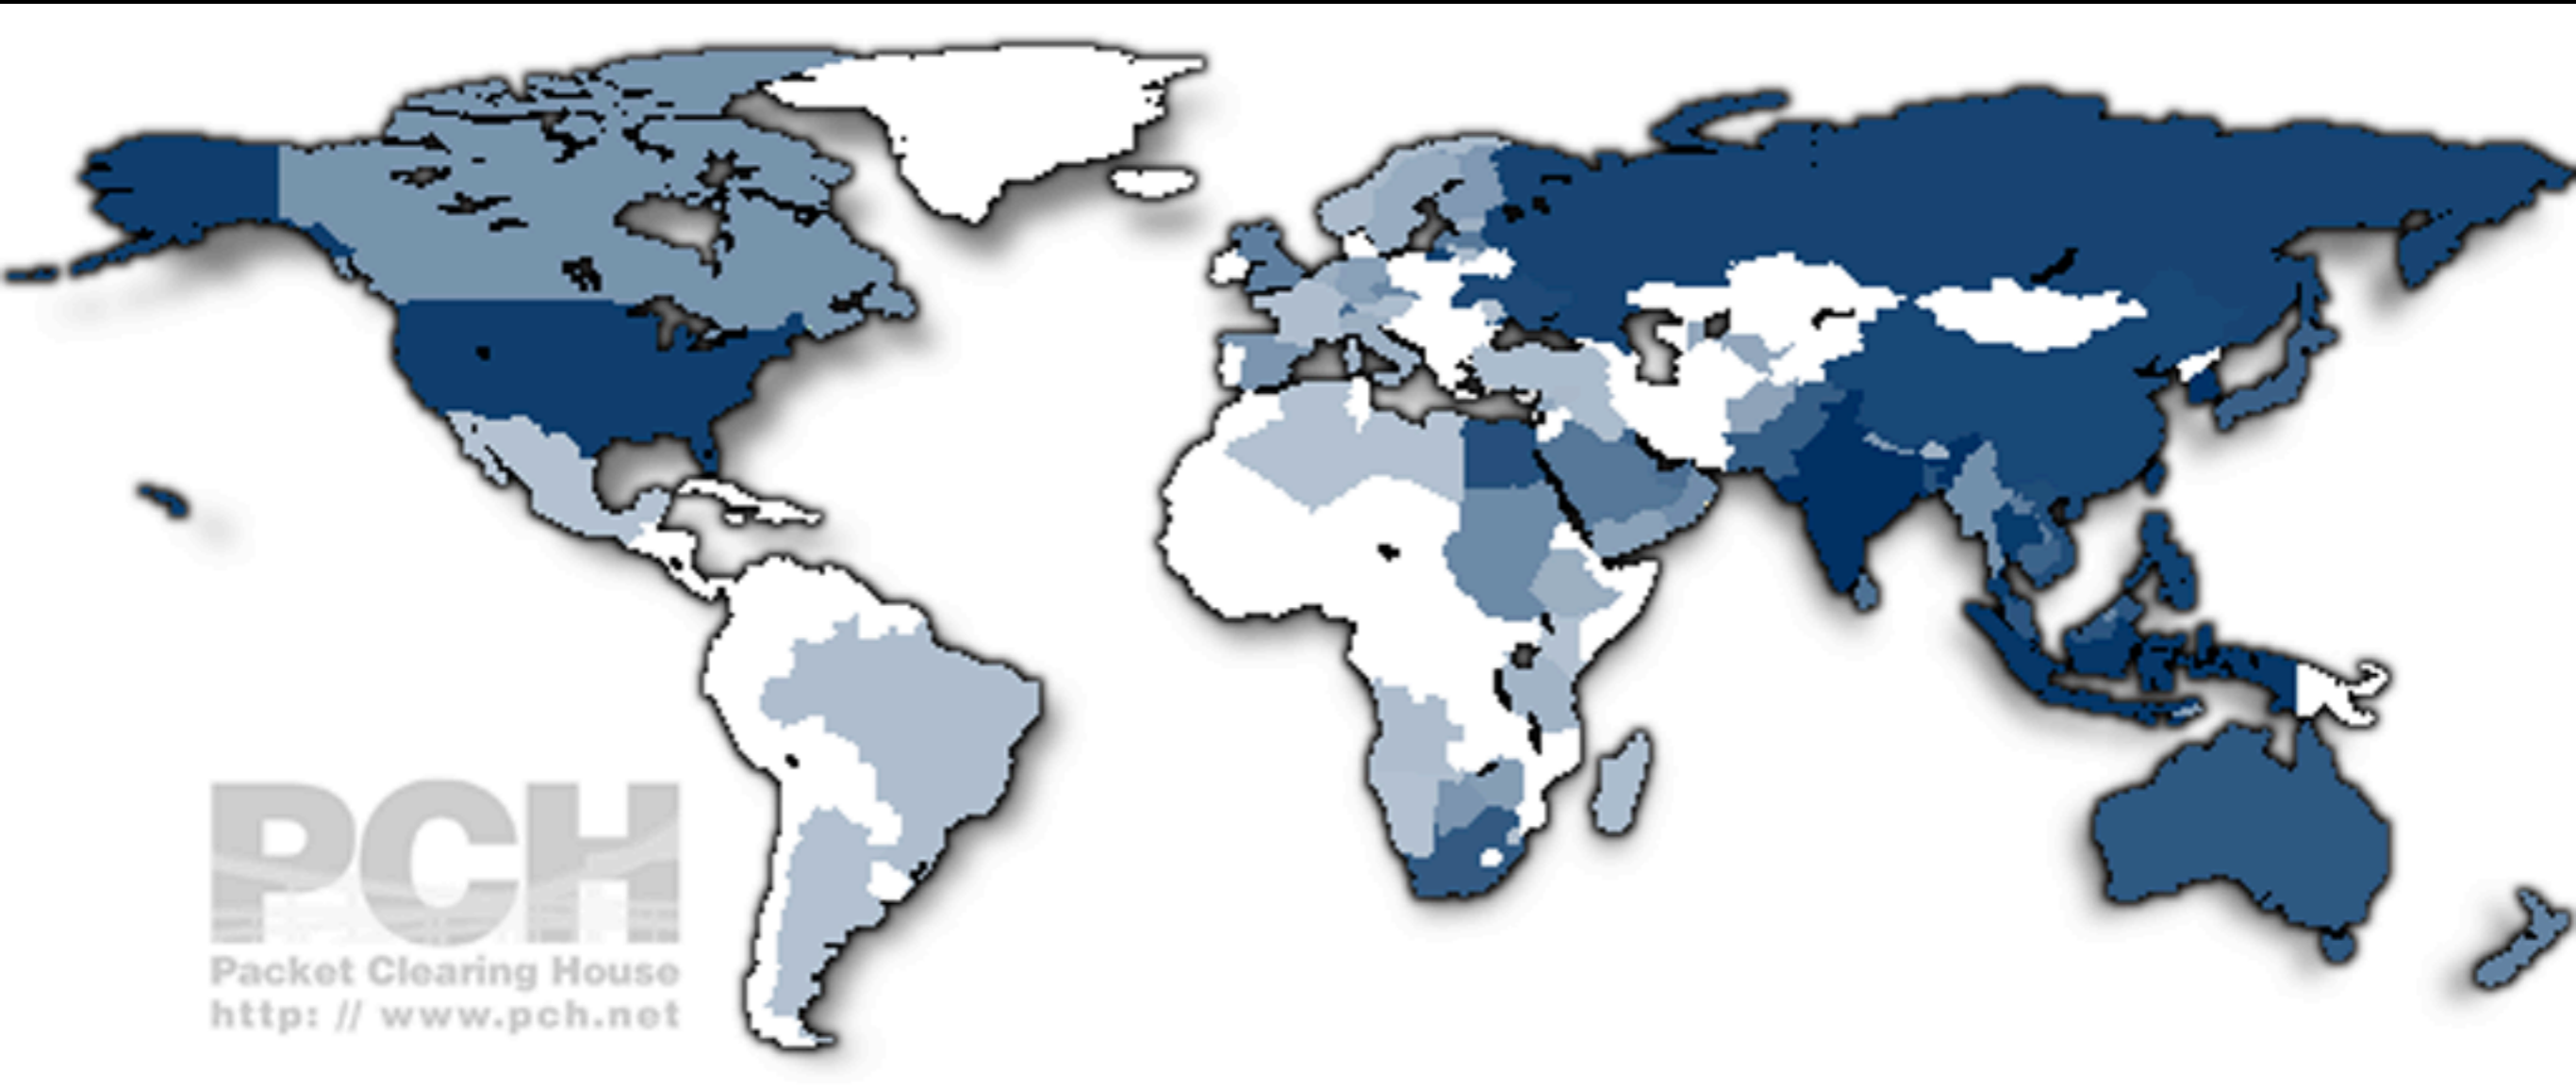

Origin country distribution of available prefixes

PCH
Packet Clearing House
<http://www.pch.net>

Vienna

Frankfurt

Amsterdam

London

Buenos Aires

New York

Washington DC

Miami

Ottawa

Toronto

Los Angeles

Palo Alto

Seattle

Auckland

Wellington

Sydney

Tokyo

Jakarta

Perth

Hong Kong

Singapore

Maputo

Cape Town

Early Stage of Outage Visualization

PCH has been working on an Internet outage visualization system for several years, and this feature is possible because it's beginning to reach fruition.

Egyptian Routes Seen from Frankfurt