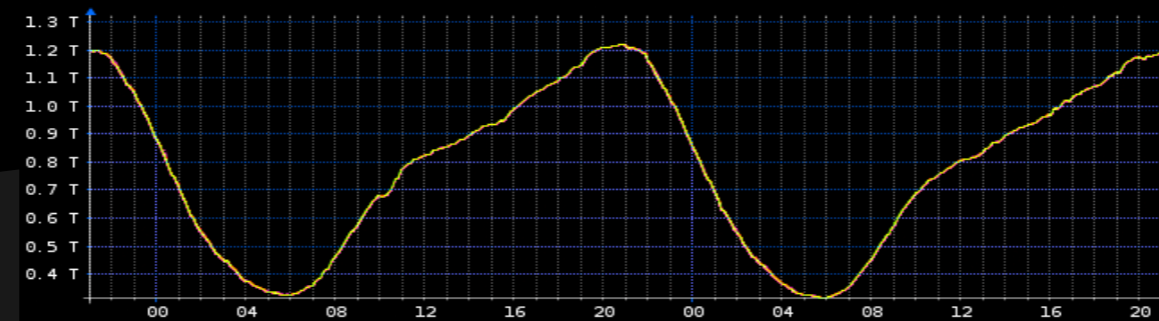

58% variance

Perth

62% variance

Degree of Diurnal Variance

Tokyo

65% variance

Moscow

73% variance

Amsterdam

75% variance

Degree of Diurnal Variance

Seoul

80% variance

Kiev

92% variance

Cape Town