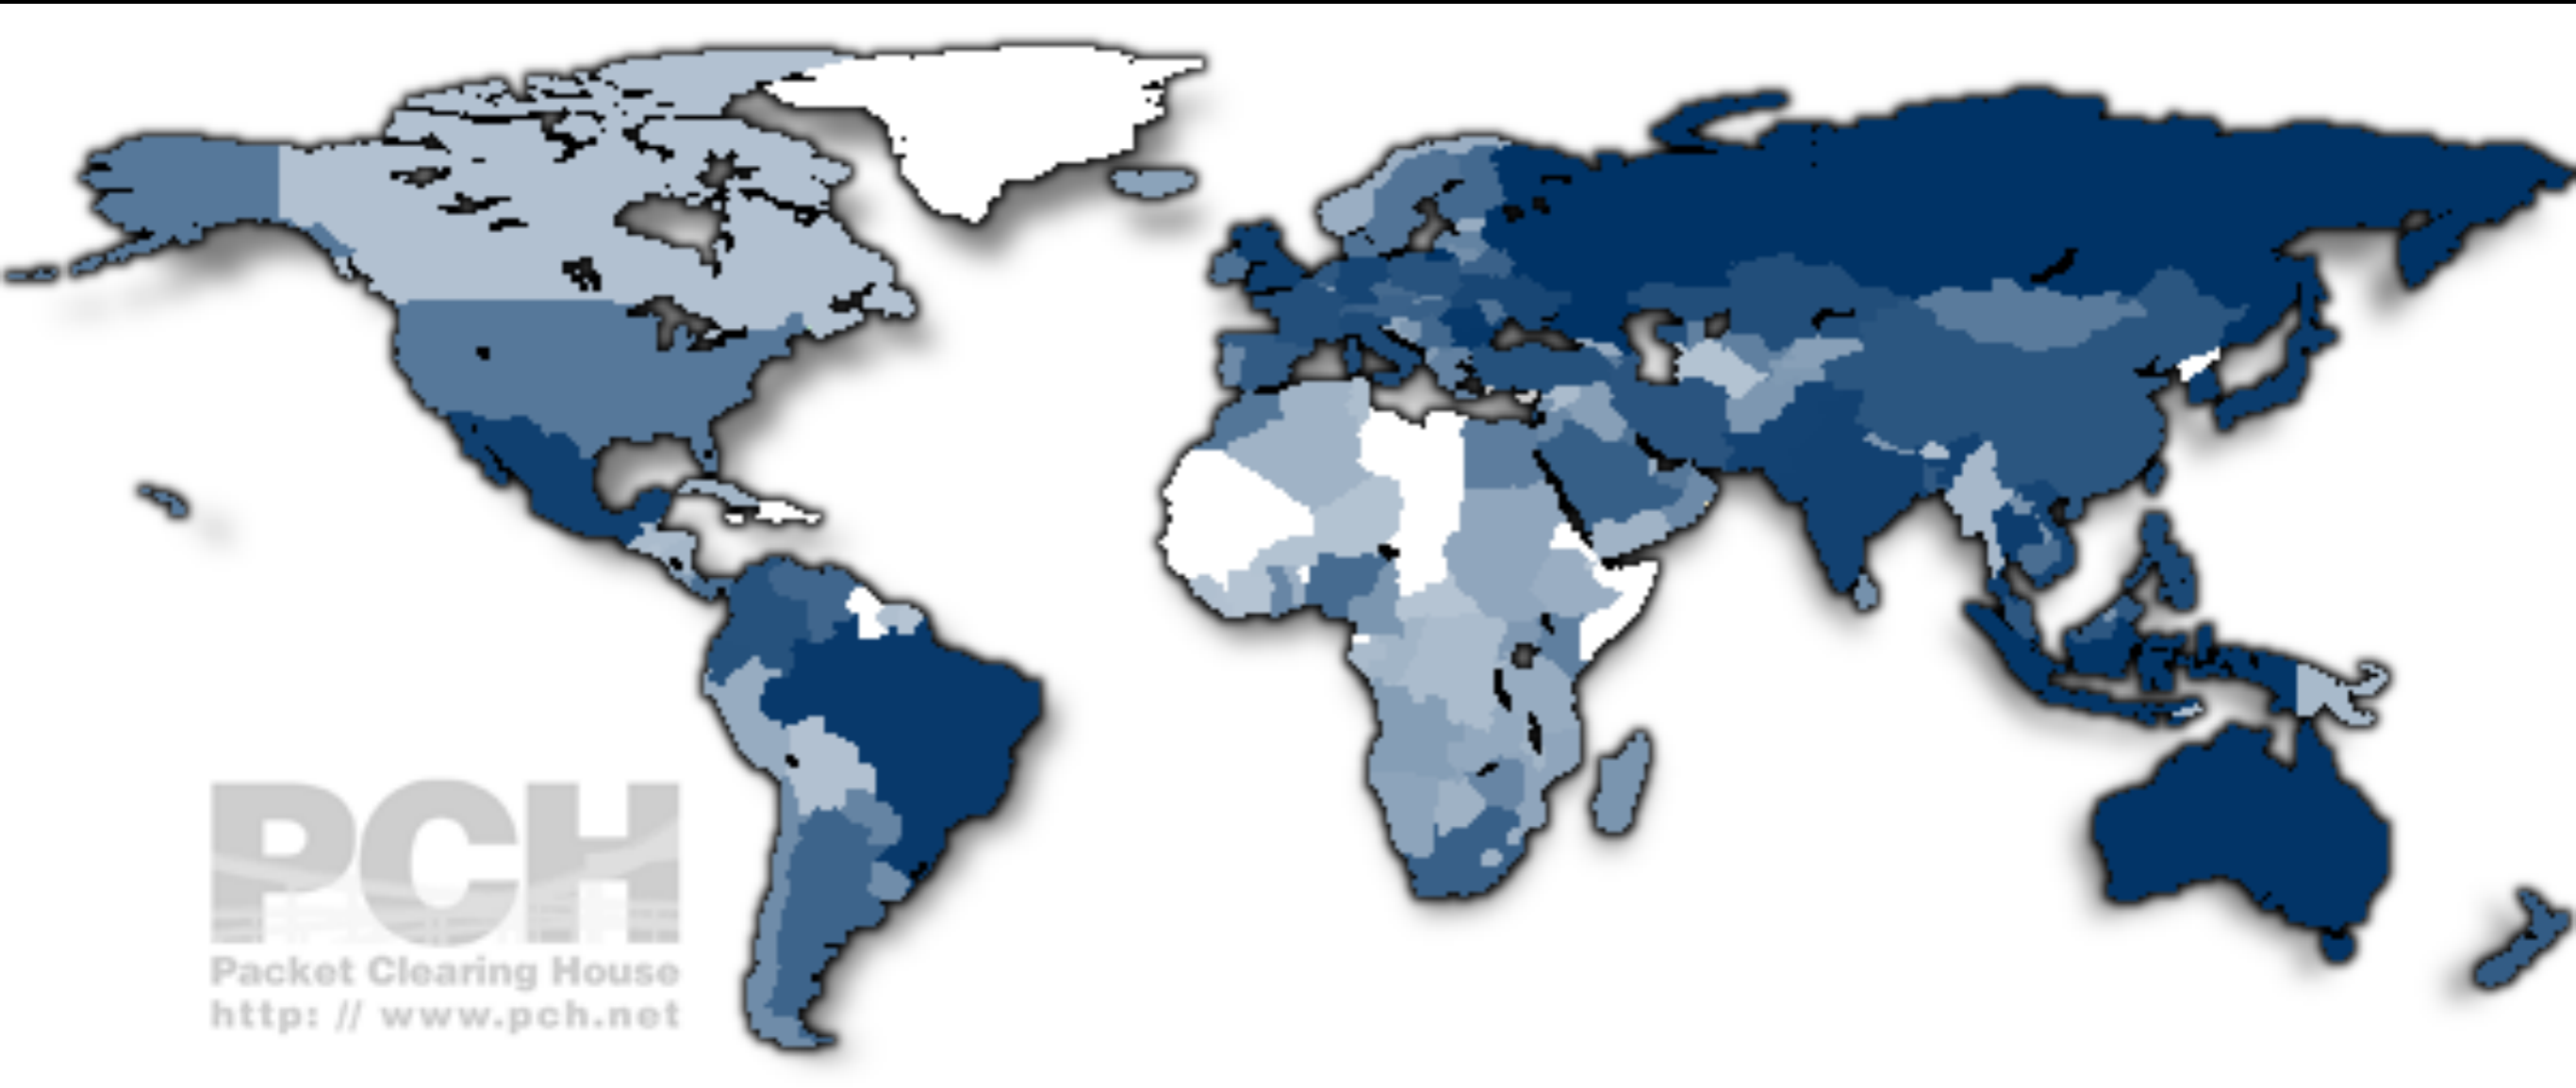

Origin country distribution of available prefixes

PCH
Packet Clearing House
<http://www.pch.net>

Vienna

Frankfurt

Amsterdam

London

Buenos Aires

New York

Washington DC

Miami

Ottawa

Toronto

Los Angeles

Palo Alto

Seattle

Auckland

Wellington

Sydney

Tokyo

Jakarta

Perth

Hong Kong

Singapore

Maputo