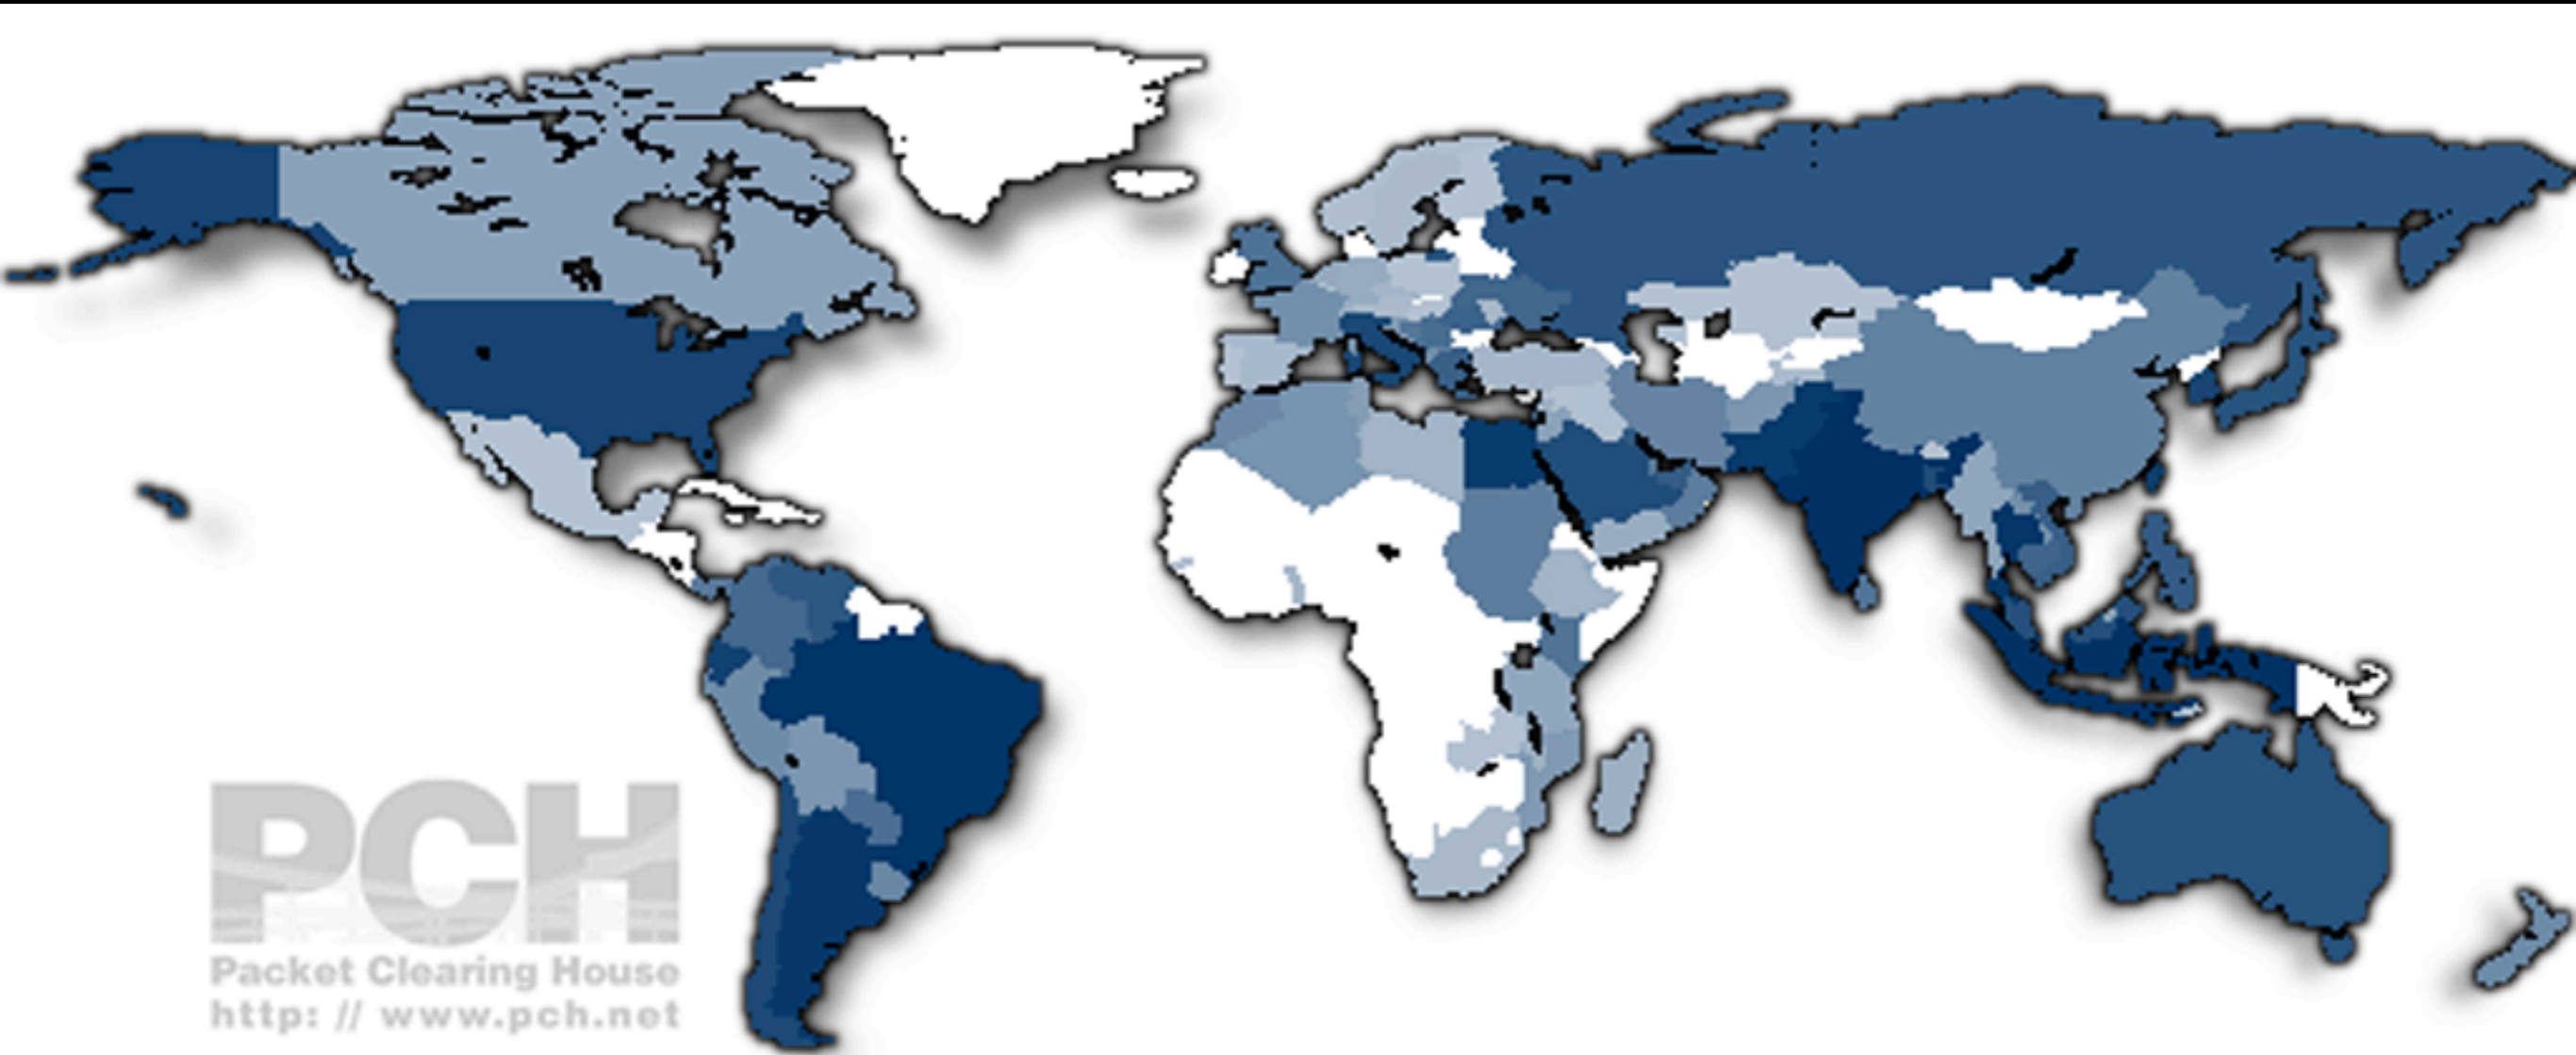

Origin country distribution of available prefixes

PCH
Packet Clearing House
<http://www.pch.net>

Vienna

Frankfurt

Amsterdam

London

Buenos Aires

New York

Washington DC

Miami

Ottawa

Toronto

Los Angeles

Palo Alto

Seattle

Auckland

Wellington

Sydney

Tokyo

Jakarta

Perth

Hong Kong

Singapore

Maputo

Cape Town

Early Stage of Outage Visualization

PCH has been working on an Internet outage visualization system for several years, and this feature is possible because it's beginning to reach fruition.

Egyptian Routes Seen from Frankfurt