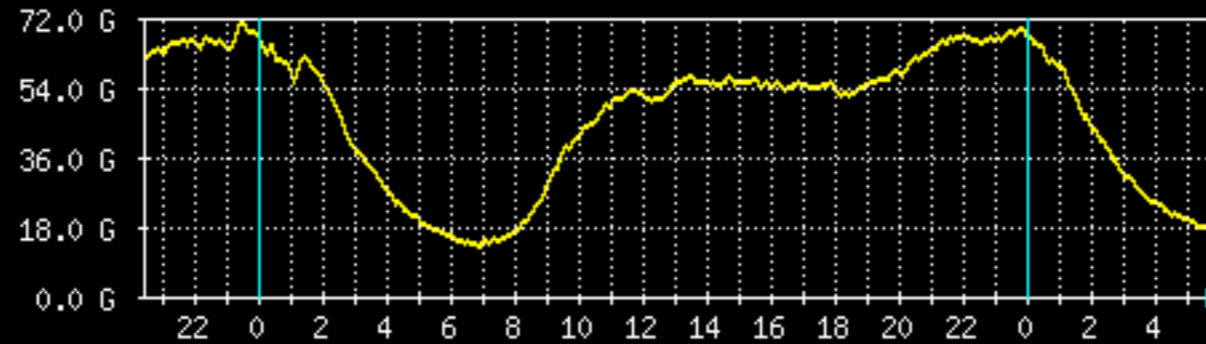

58% variance

Perth

62% variance

Degree of Diurnal Variance

Tokyo

65% variance

Moscow

73% variance

Amsterdam

75% variance

Degree of Diurnal Variance

Seoul

80% variance

Kiev

92% variance

Cape Town

97% variance

Growth of IXP Physical Plant

Growth of IXP Physical Plant

Growth of IXP Physical Plant

Growth of IXP Physical Plant

Growth of IXP Physical Plant

Growth of IXP Physical Plant

Growth of IXP Physical Plant