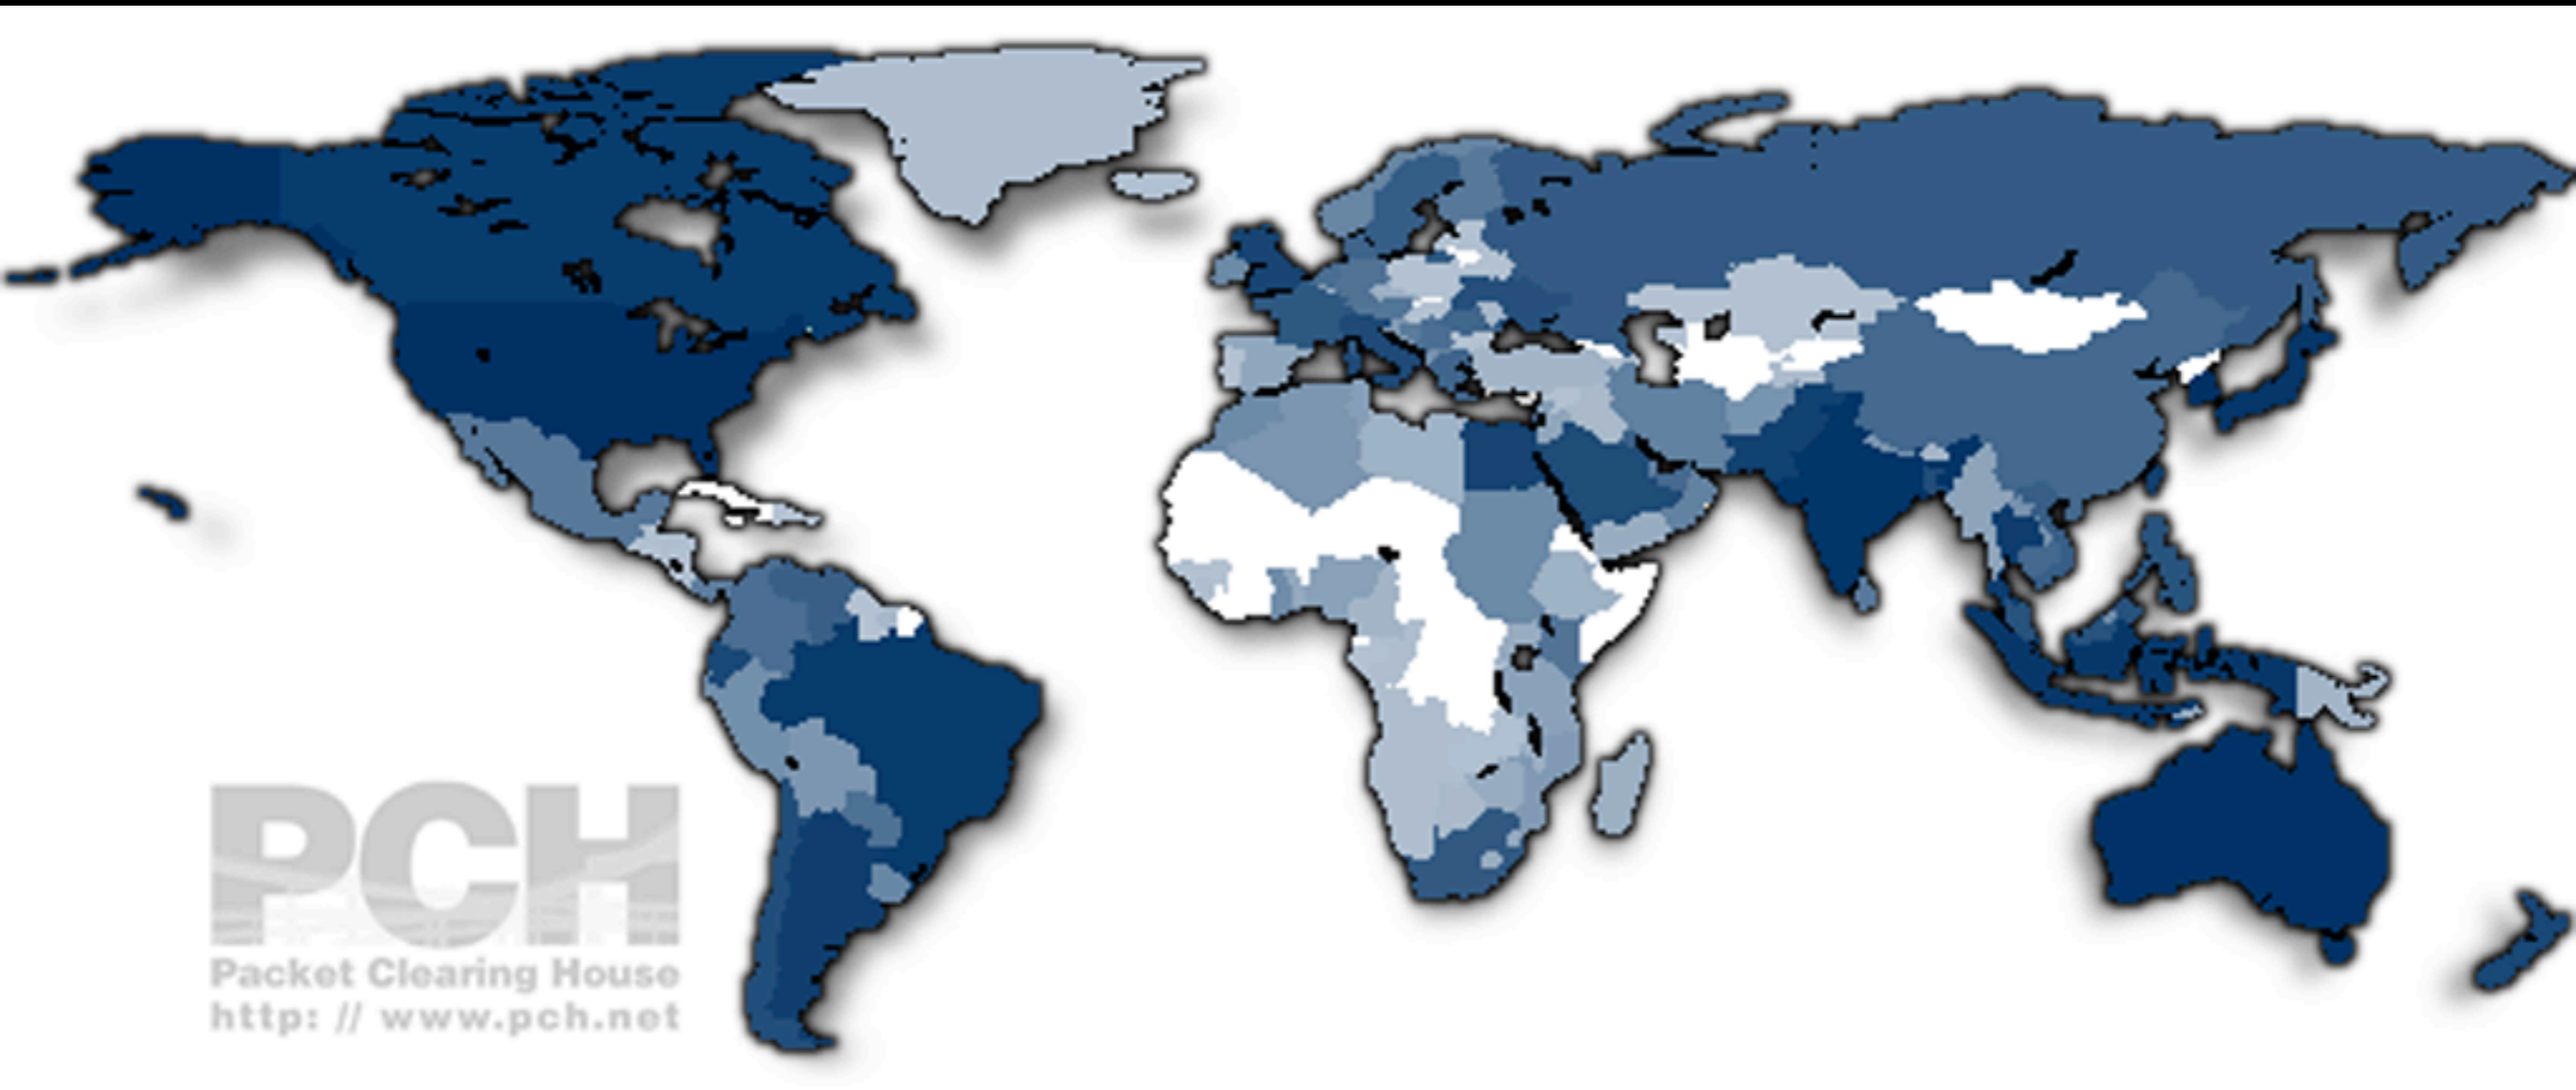

Origin country distribution of available prefixes

PCH
Packet Clearing House
<http://www.pch.net>

Vienna

Frankfurt

Amsterdam

London

Buenos Aires

New York

Washington DC

Miami

Ottawa

Toronto

Los Angeles

Palo Alto

Seattle

Auckland

Wellington

Sydney

Tokyo

Jakarta

Perth

Hong Kong

Singapore

Maputo