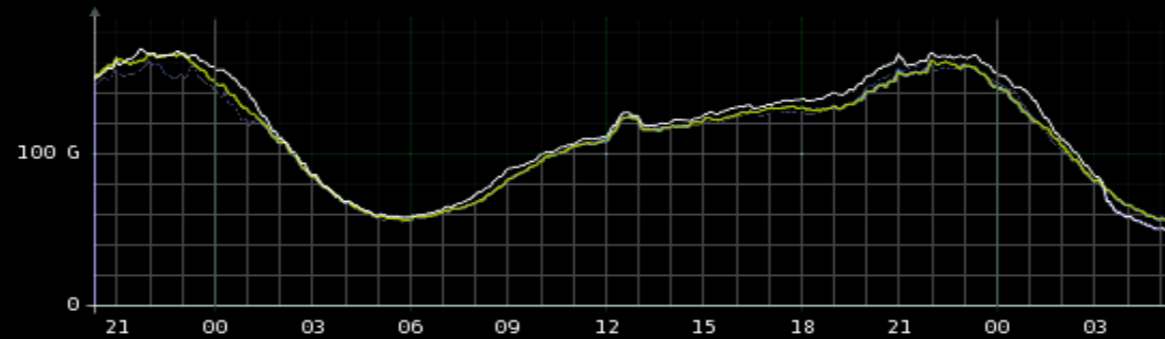

58% variance

Perth

62% variance

Degree of Diurnal Variance

Tokyo

65% variance

Moscow

73% variance

Amsterdam

75% variance

Degree of Diurnal Variance

Seoul

80% variance

Kiev

92% variance

Cape Town