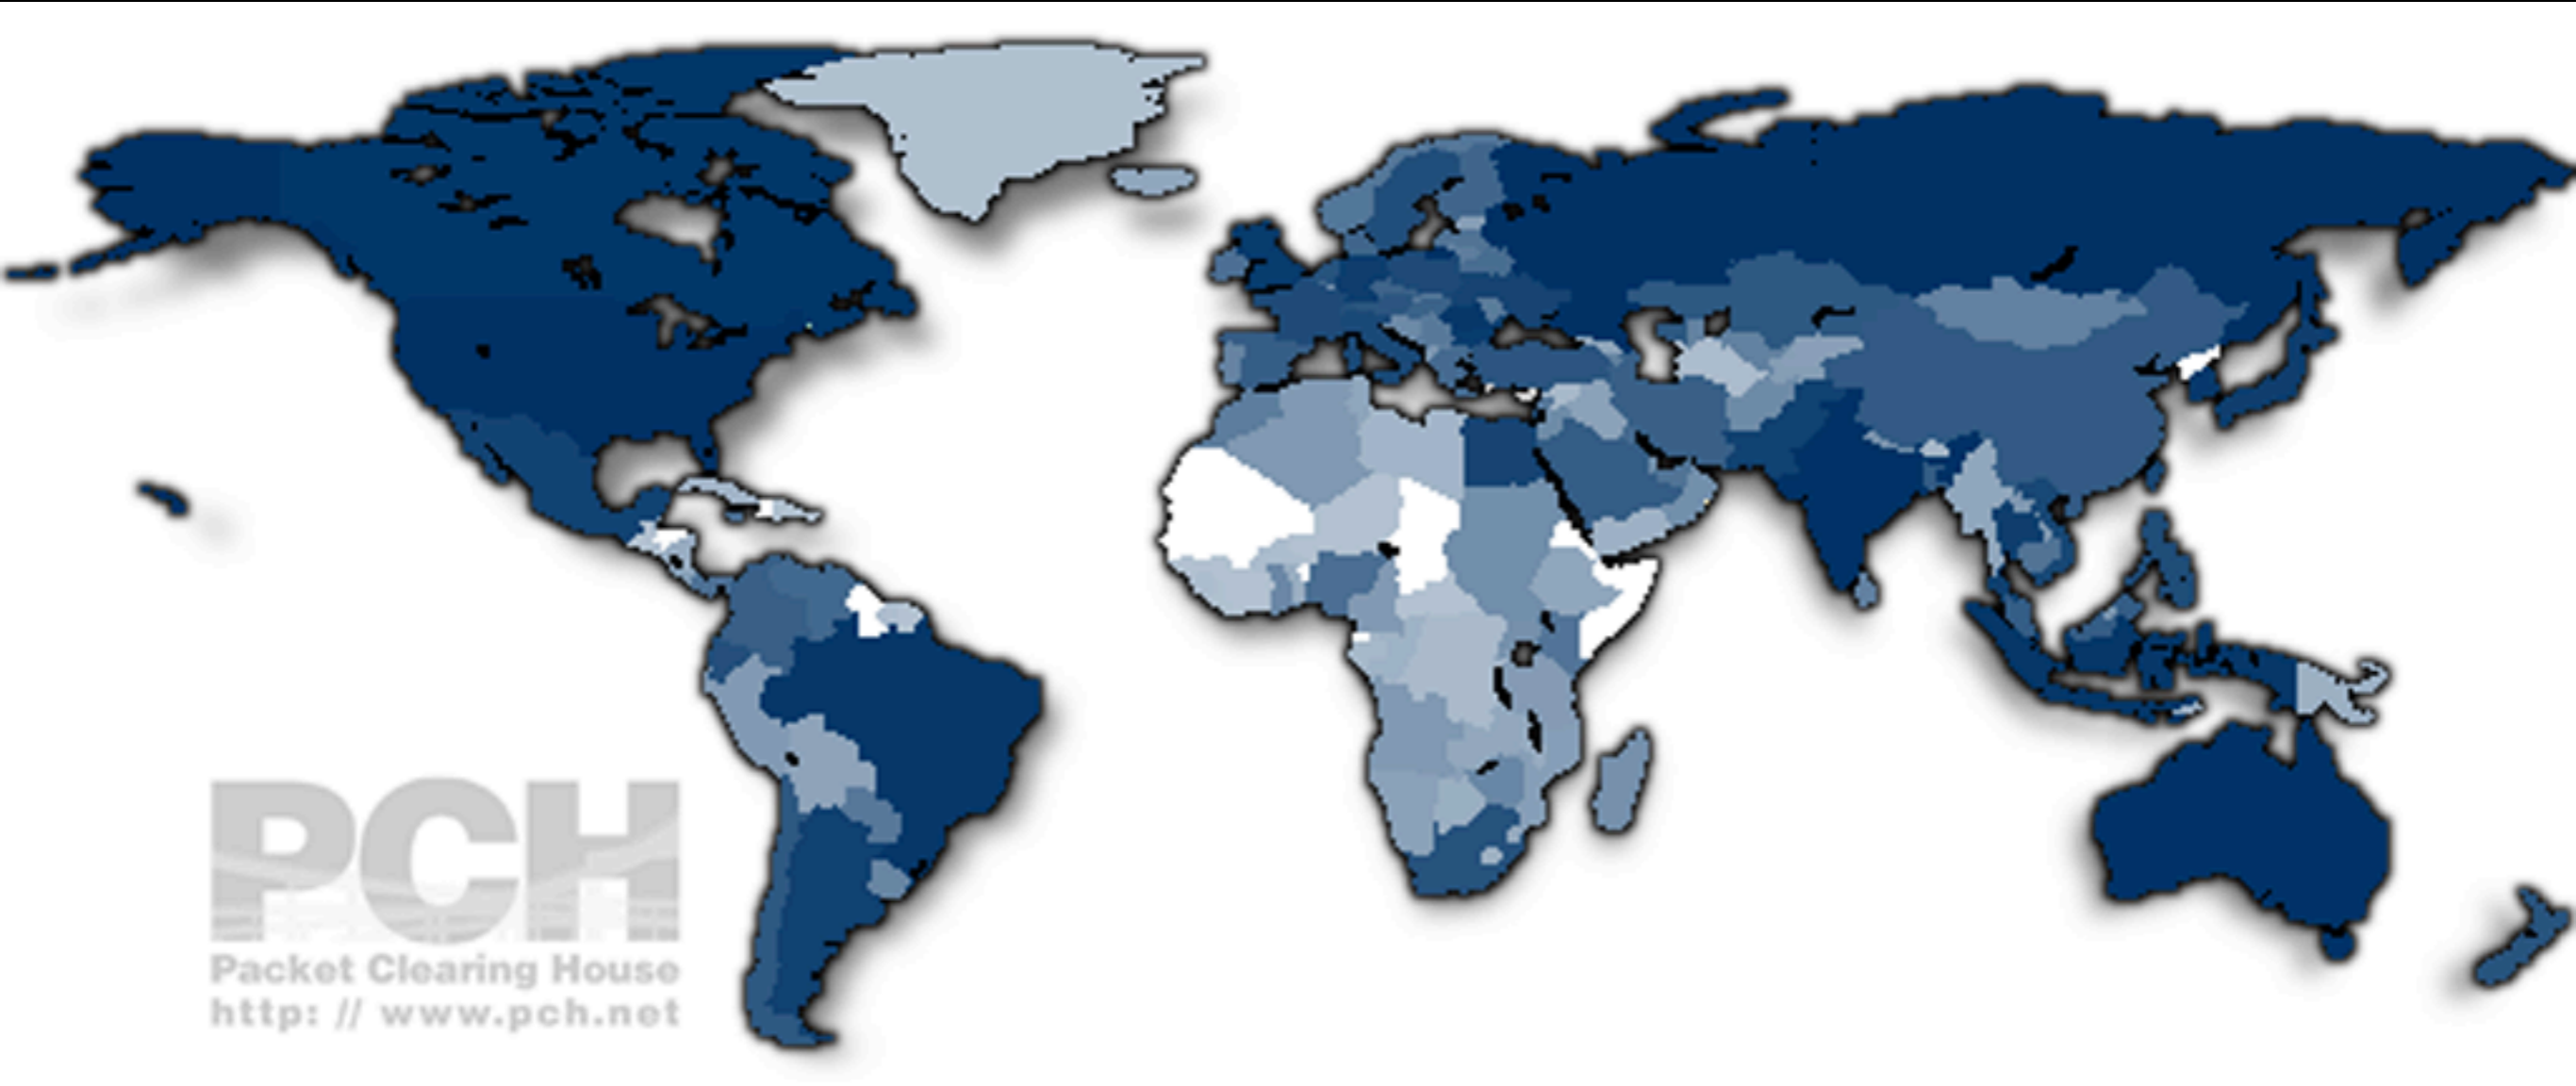

Origin country distribution of available prefixes

PCH
Packet Clearing House
<http://www.pch.net>

Vienna

Frankfurt

Amsterdam

London

Buenos Aires

New York

Washington DC

Miami

Ottawa

Toronto

Los Angeles

Palo Alto

Seattle

Auckland

Wellington

Sydney

Tokyo

Jakarta

Perth

Hong Kong

Singapore

Maputo