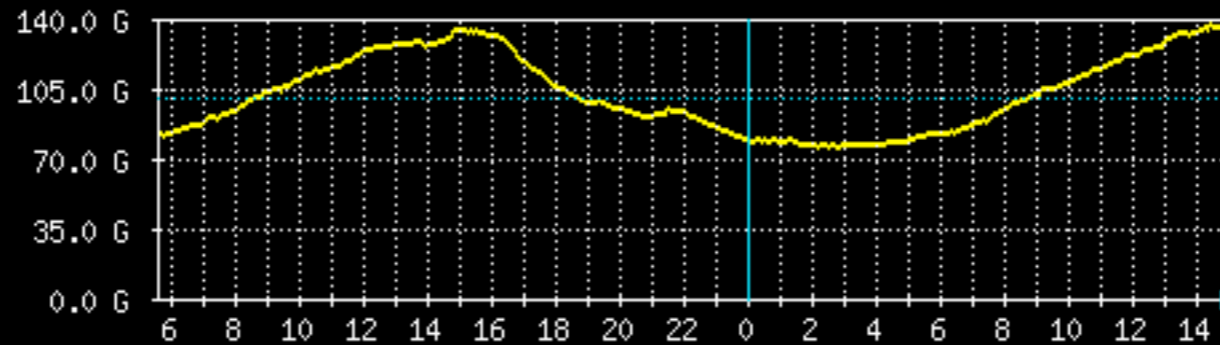

Sunday, January 23, 2011

Egyptian Routes Seen from Frankfurt

Sunday, January 30, 2011

Egyptian Routes Seen from Frankfurt Sunday, February 6, 2011

Degree of Diurnal Variance

New York

42% variance

Seattle

58% variance

Perth

62% variance

Degree of Diurnal Variance

Tokyo

65% variance

Moscow

73% variance

Amsterdam

75% variance

Degree of Diurnal Variance

Seoul

80% variance

Kiev

92% variance

Cape Town