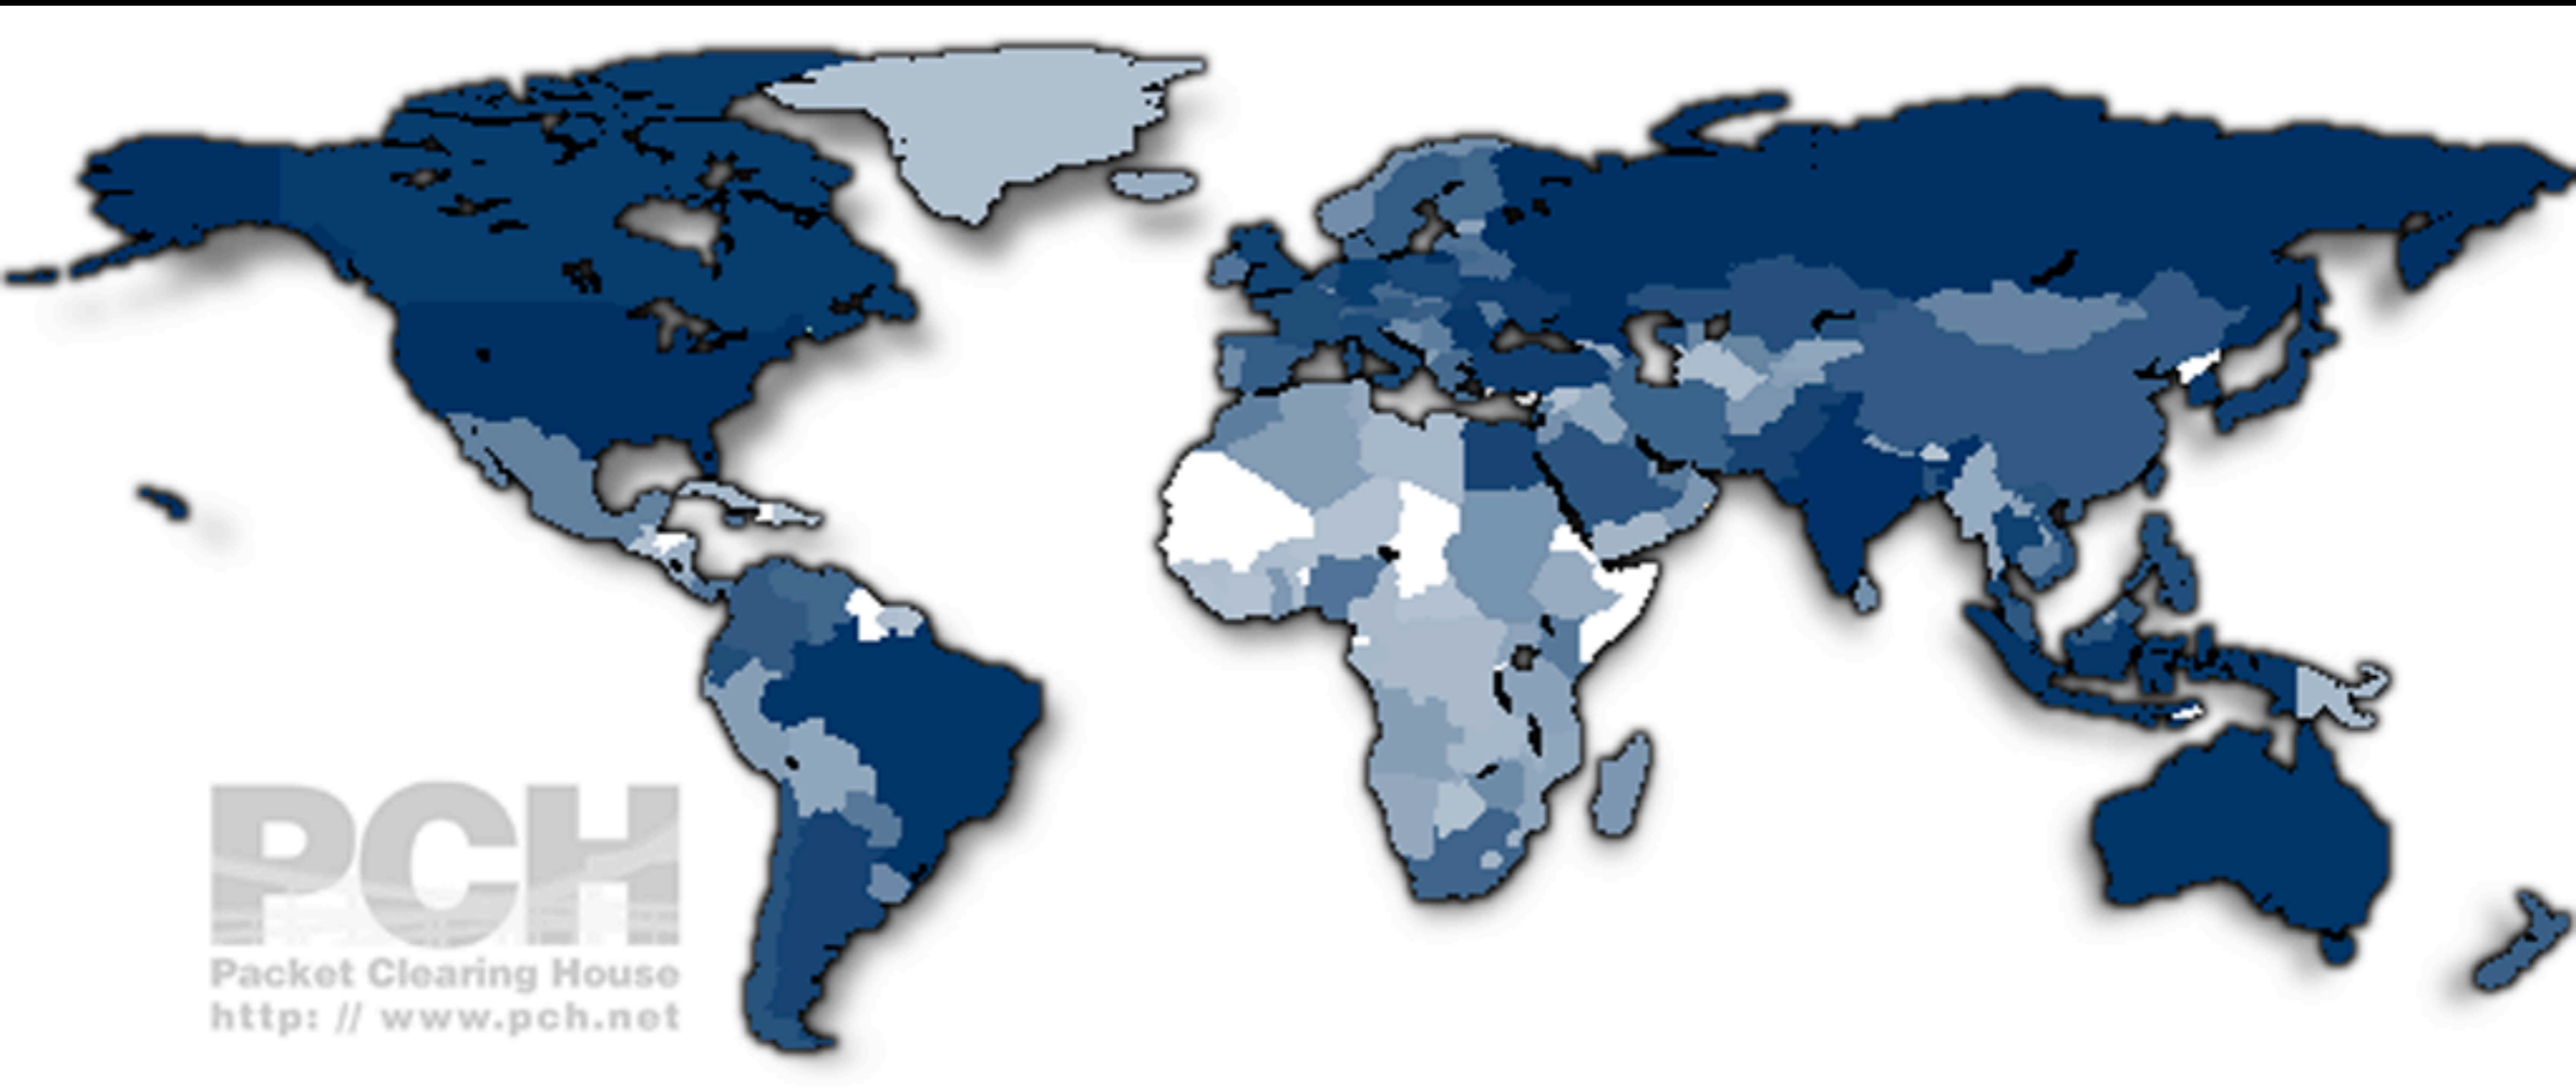

INTERNET EXCHANGE DIRECTORY

[Help](#)
[Show Inactive IXPs](#)
[Hide Inactive IXPs](#)
[Show summary views](#)
[Submit a change](#)
[Feature/bug report](#)

Hong Kong Internet Exchange

[Edit](#)

Short Name: HKIX
City: Hong Kong
Country: China
Organization Type: University
URL: <http://www.hkix.net>
Member List URL: <http://www.hkix.net/hkix/connected.htm>
URL: <http://www.hkix.net/hkix/connected.htm>
Looking Glass: <http://www.hkix.net/hkix/hkixlg.htm>
Status: Active
Media: Ethernet
PCH Looking glass: <https://prefix.pch.net/applications/lg/?query=summary&args=&router=route-collector.hkg.pch.net/cisco>

Origin country distribution of available prefixes

PCH
Packet Clearing House
<http://www.pch.net>

Vienna

Frankfurt

Amsterdam

London

Buenos Aires

New York

Washington DC

Miami

Ottawa

Toronto

Los Angeles

Palo Alto

Seattle

Auckland

Wellington

Sydney

Tokyo

Jakarta

Perth

Hong Kong

Singapore

Maputo