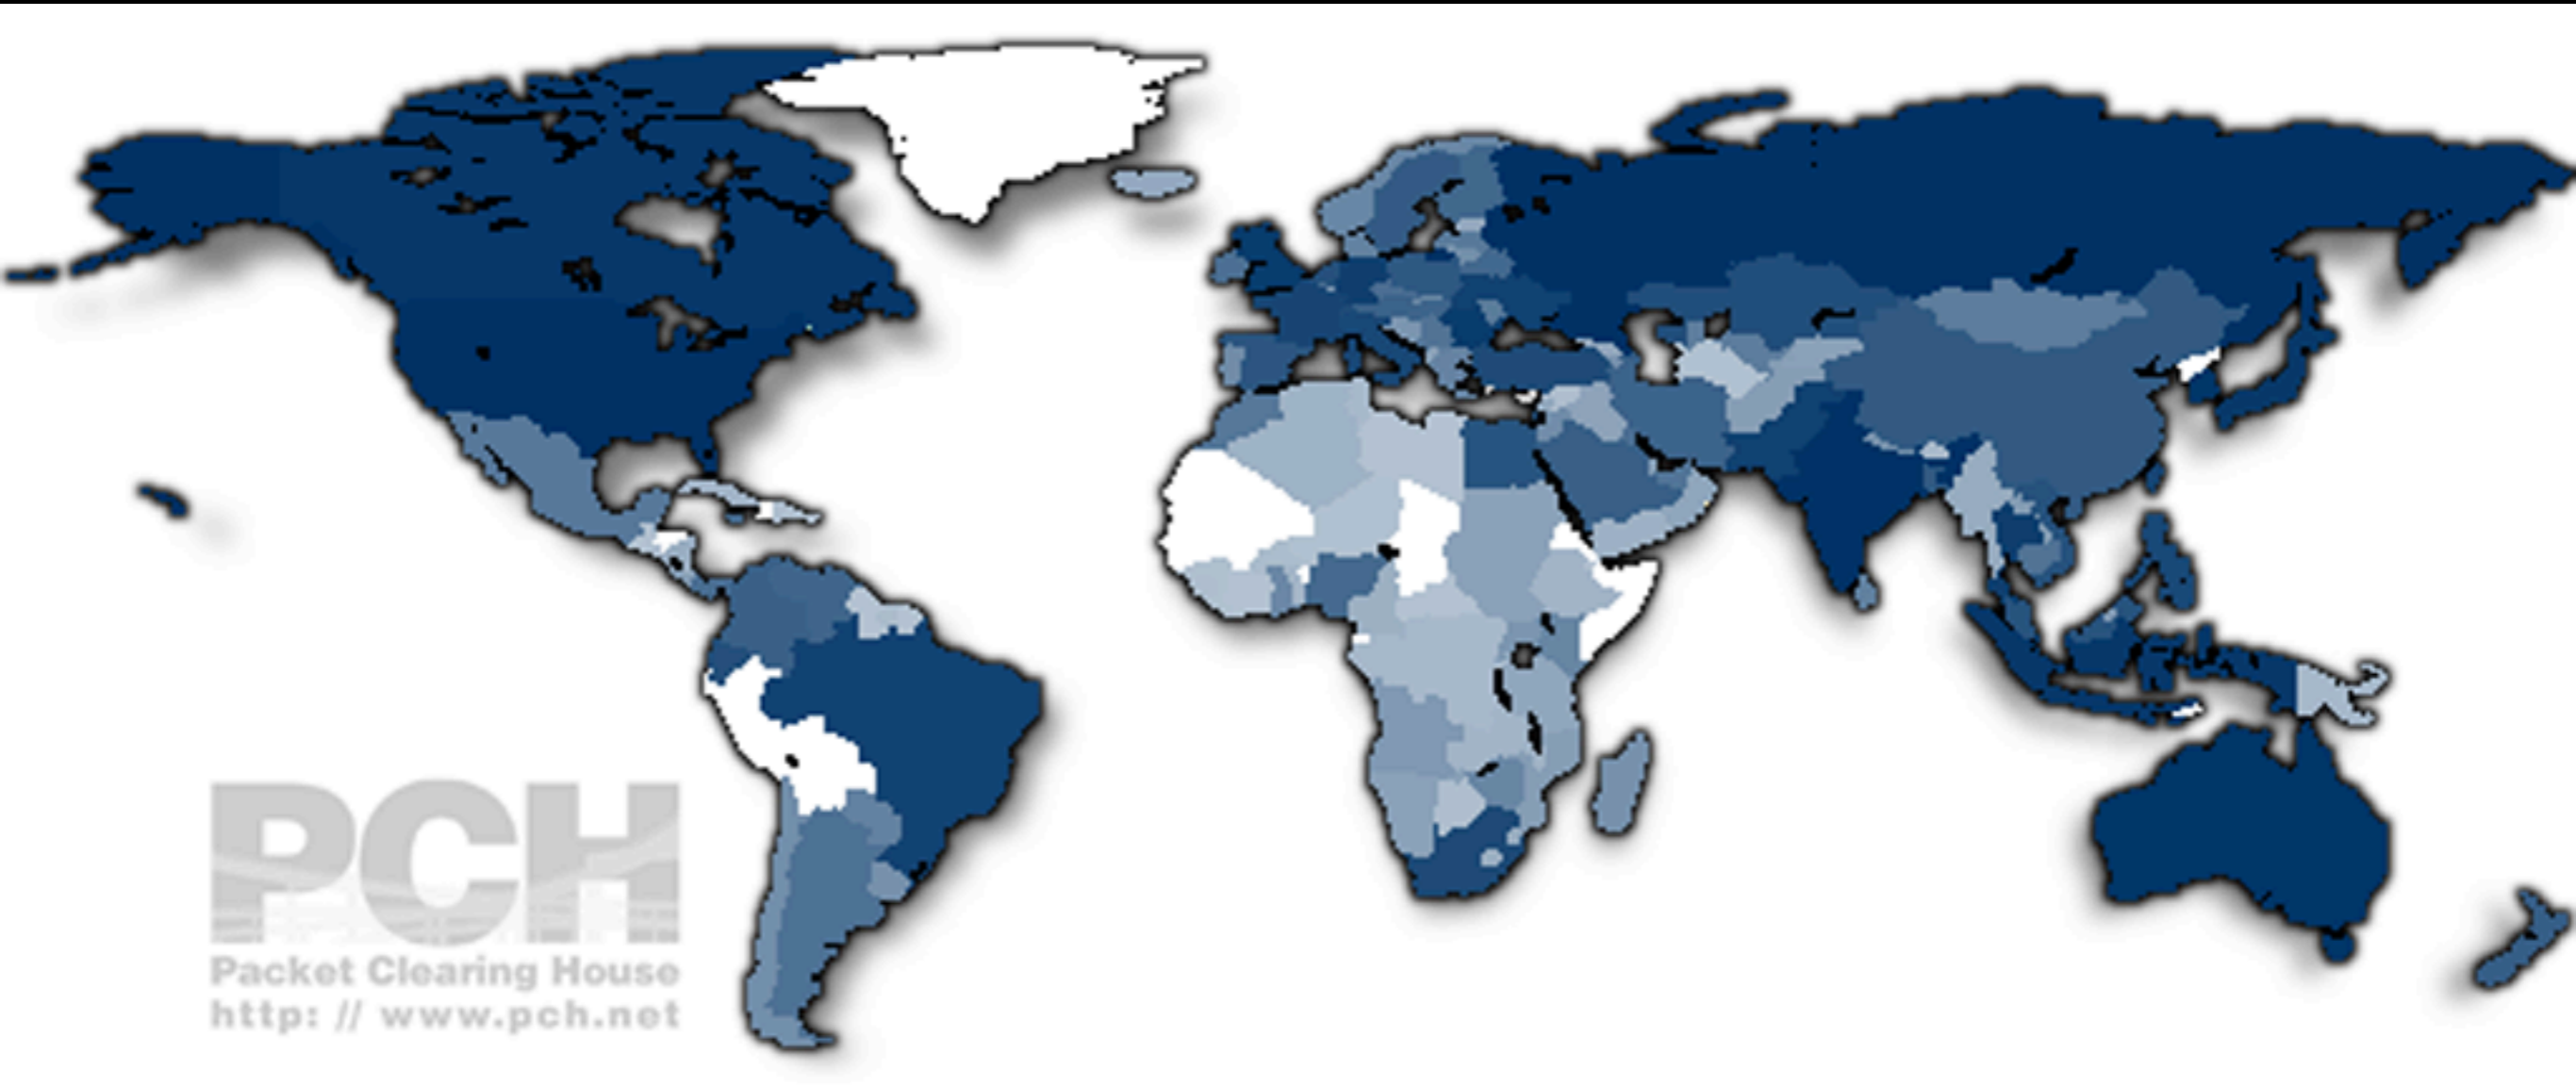

Origin country distribution of available prefixes

PCH
Packet Clearing House
<http://www.pch.net>

Vienna

Frankfurt

Amsterdam

London

Buenos Aires

New York

Washington DC

Miami

Ottawa

Toronto

Los Angeles

Palo Alto

Seattle

Auckland

Wellington

Sydney

Tokyo

Jakarta

Perth

Hong Kong

Singapore

Maputo