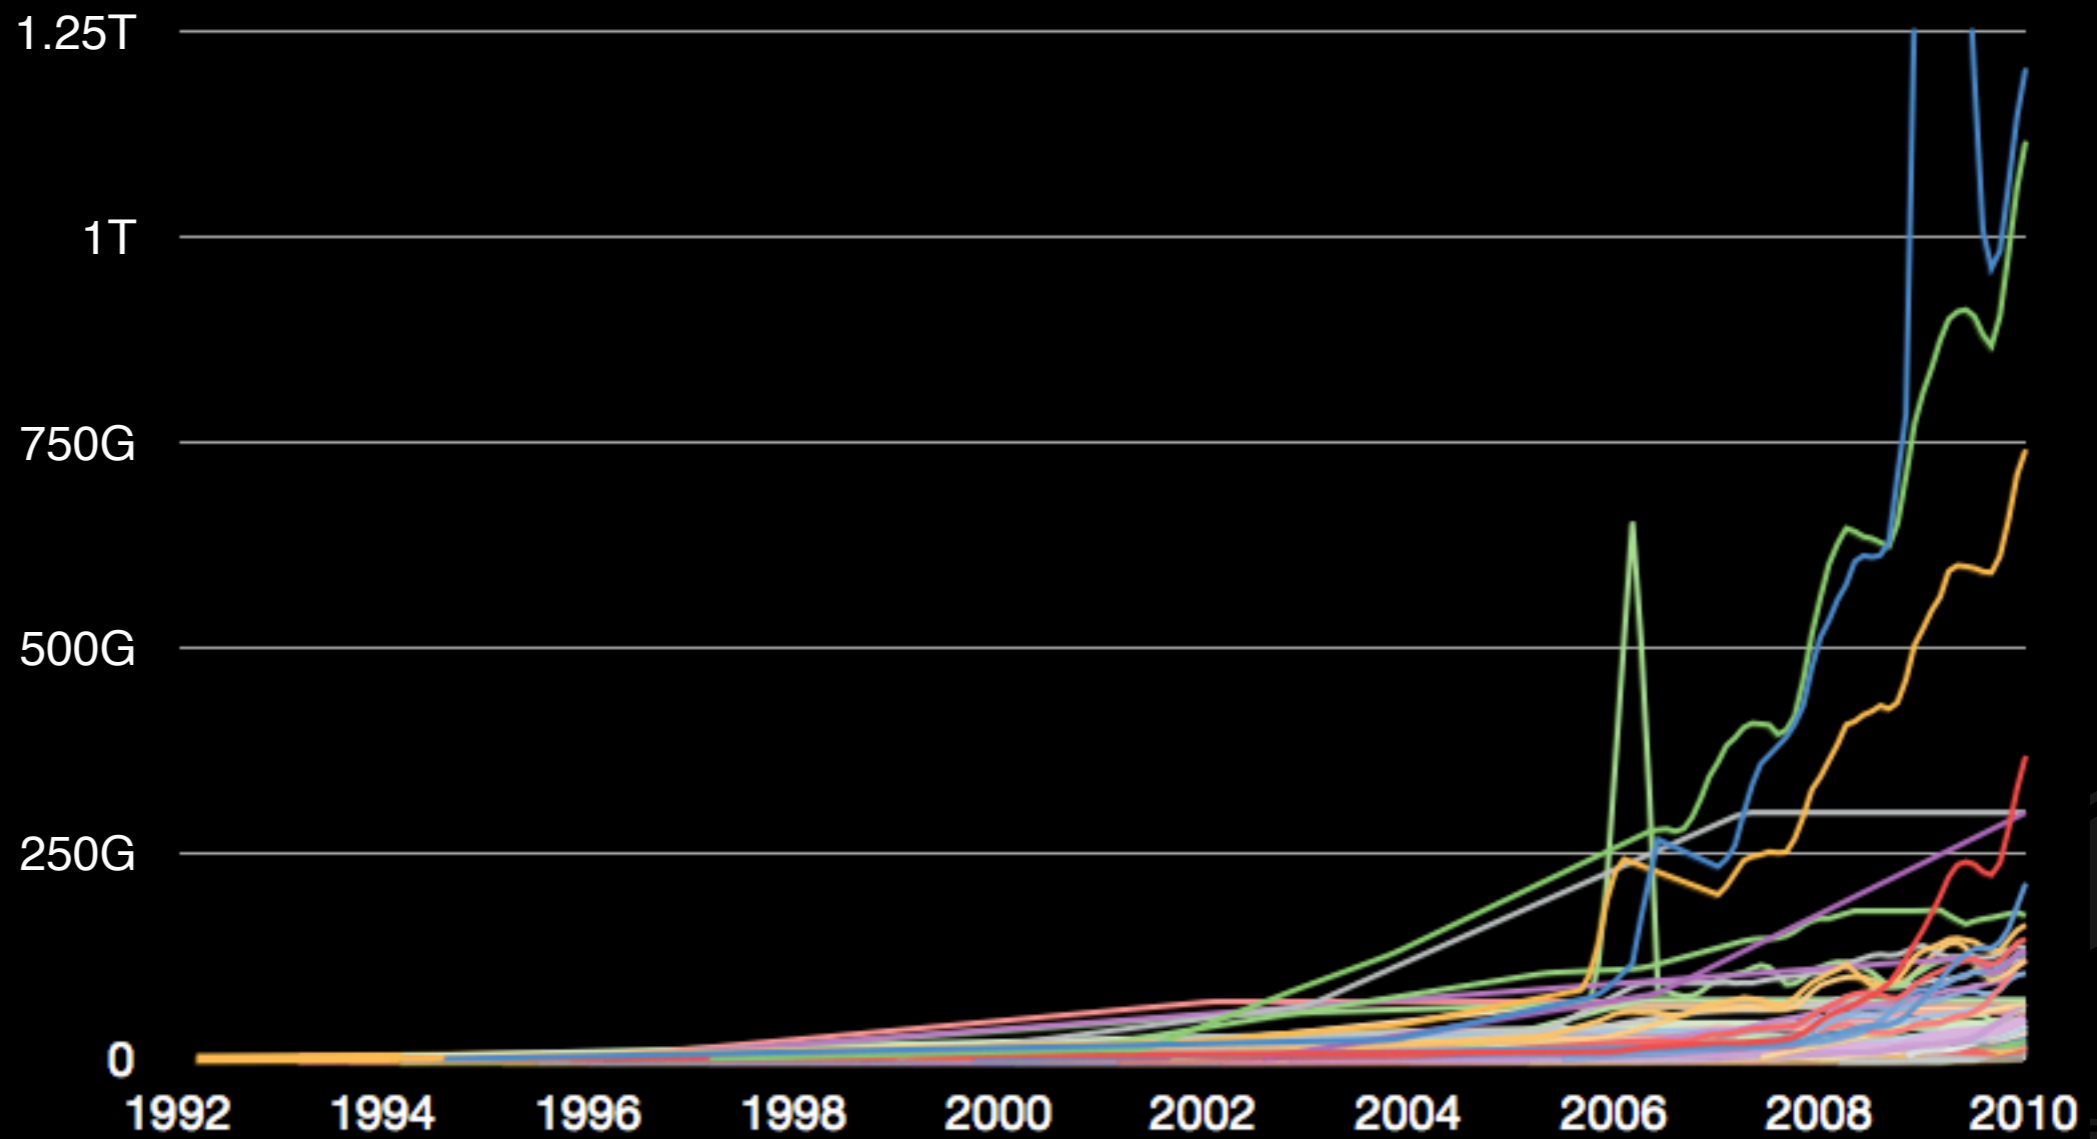

AfriNIC 14

IXPs and Internet Growth

June 9, 2011

Bill Woodcock

Research Director

Packet Clearing House

IXP Data from the IXP Directory

The quantitative data in this talk is all derived from the global directory of Internet Exchange Points that Packet Clearing House maintains.

Number of IXPs

About one every three weeks

Bandwidth Production per IXP

Global Bandwidth Production

IXP Prefix Mapping

New feature of the IXP Directory:

Geographic mapping of advertised prefix origins.

IXP Prefix Mapping