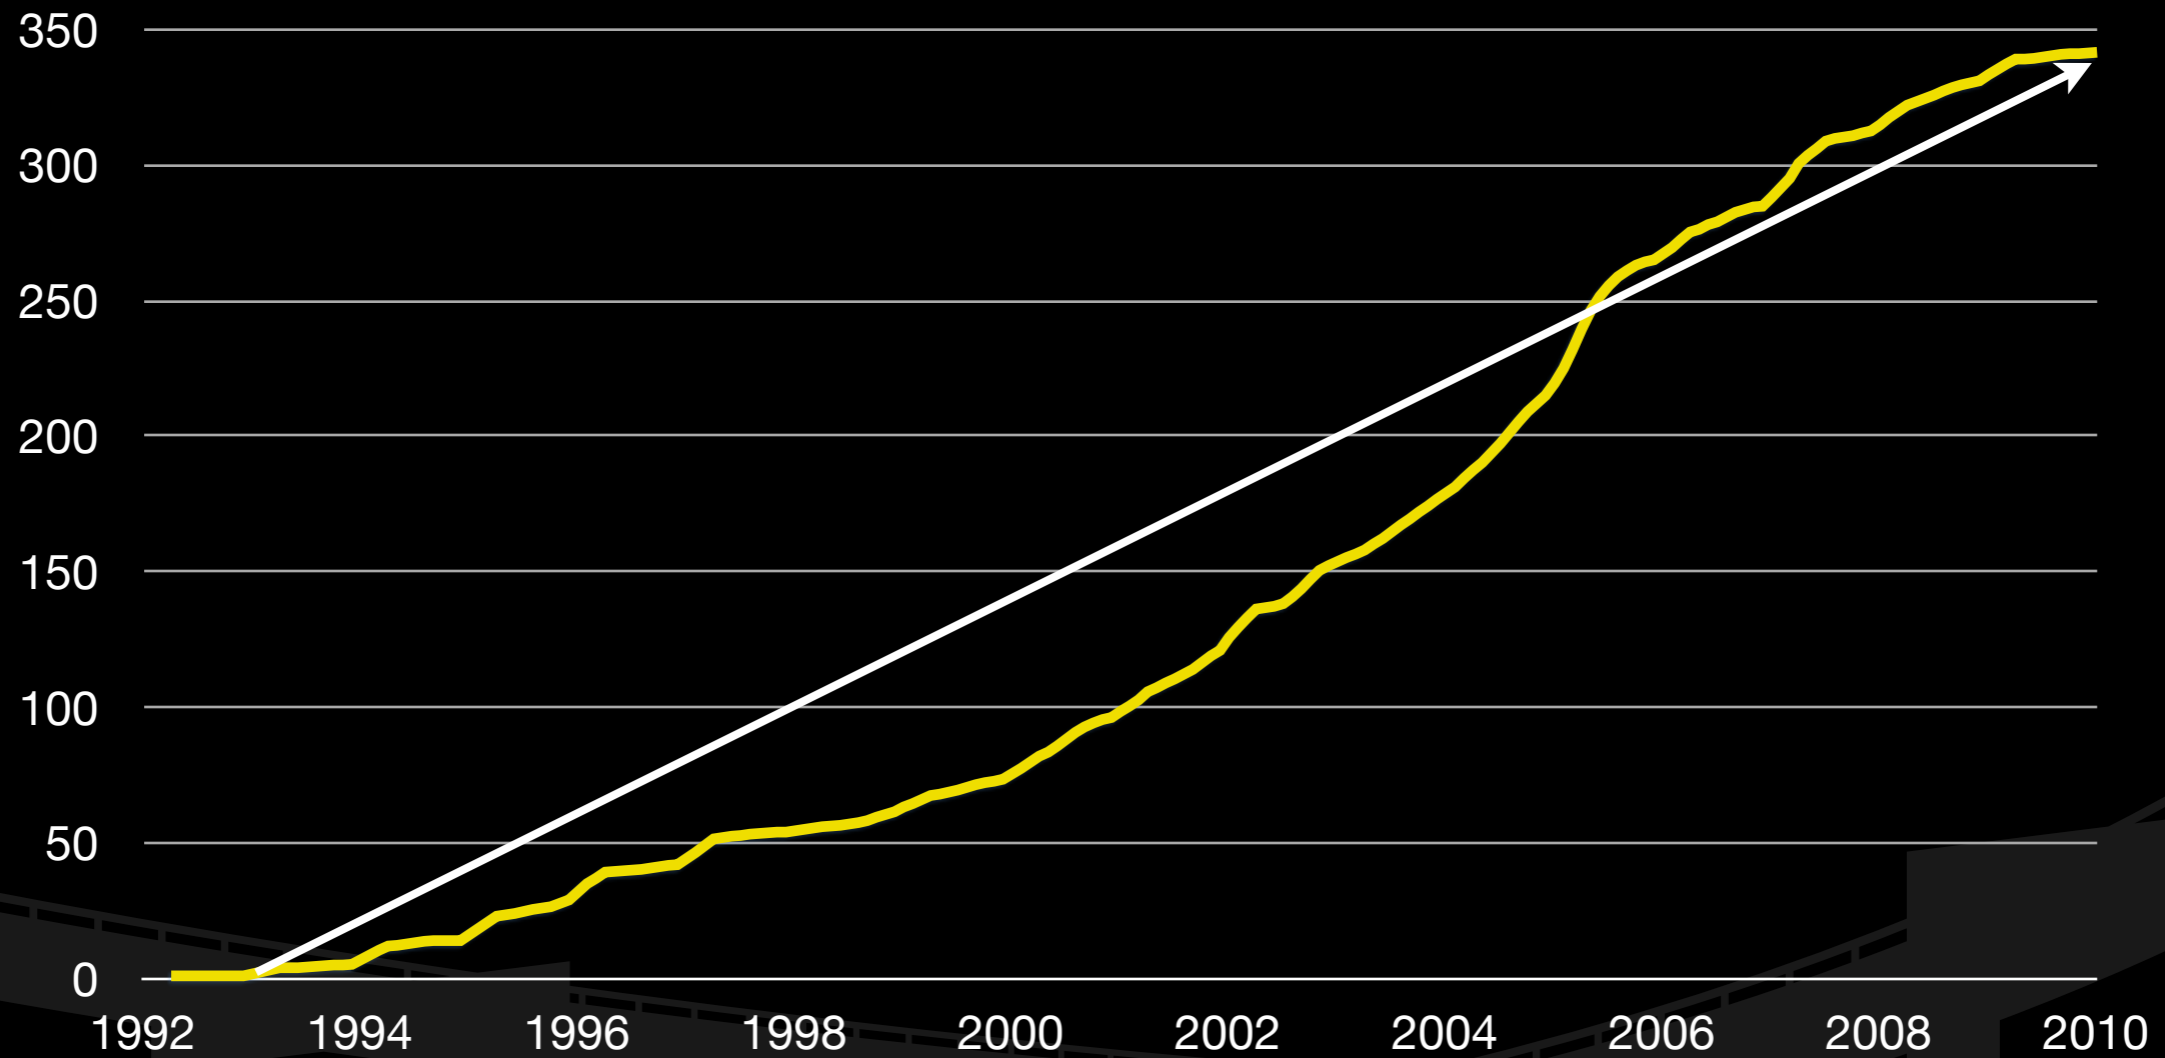

AfriNIC 14

IXPs and Internet Growth

June 9, 2011

Bill Woodcock

Research Director

Packet Clearing House

IXP Data from the IXP Directory

The quantitative data in this talk is all derived from the global directory of Internet Exchange Points that Packet Clearing House maintains.

Number of IXPs

About one every three weeks

Bandwidth Production per IXP

Global Bandwidth Production

IXP Prefix Mapping

New feature of the IXP Directory:

Geographic mapping of advertised prefix origins.

IXP Prefix Mapping