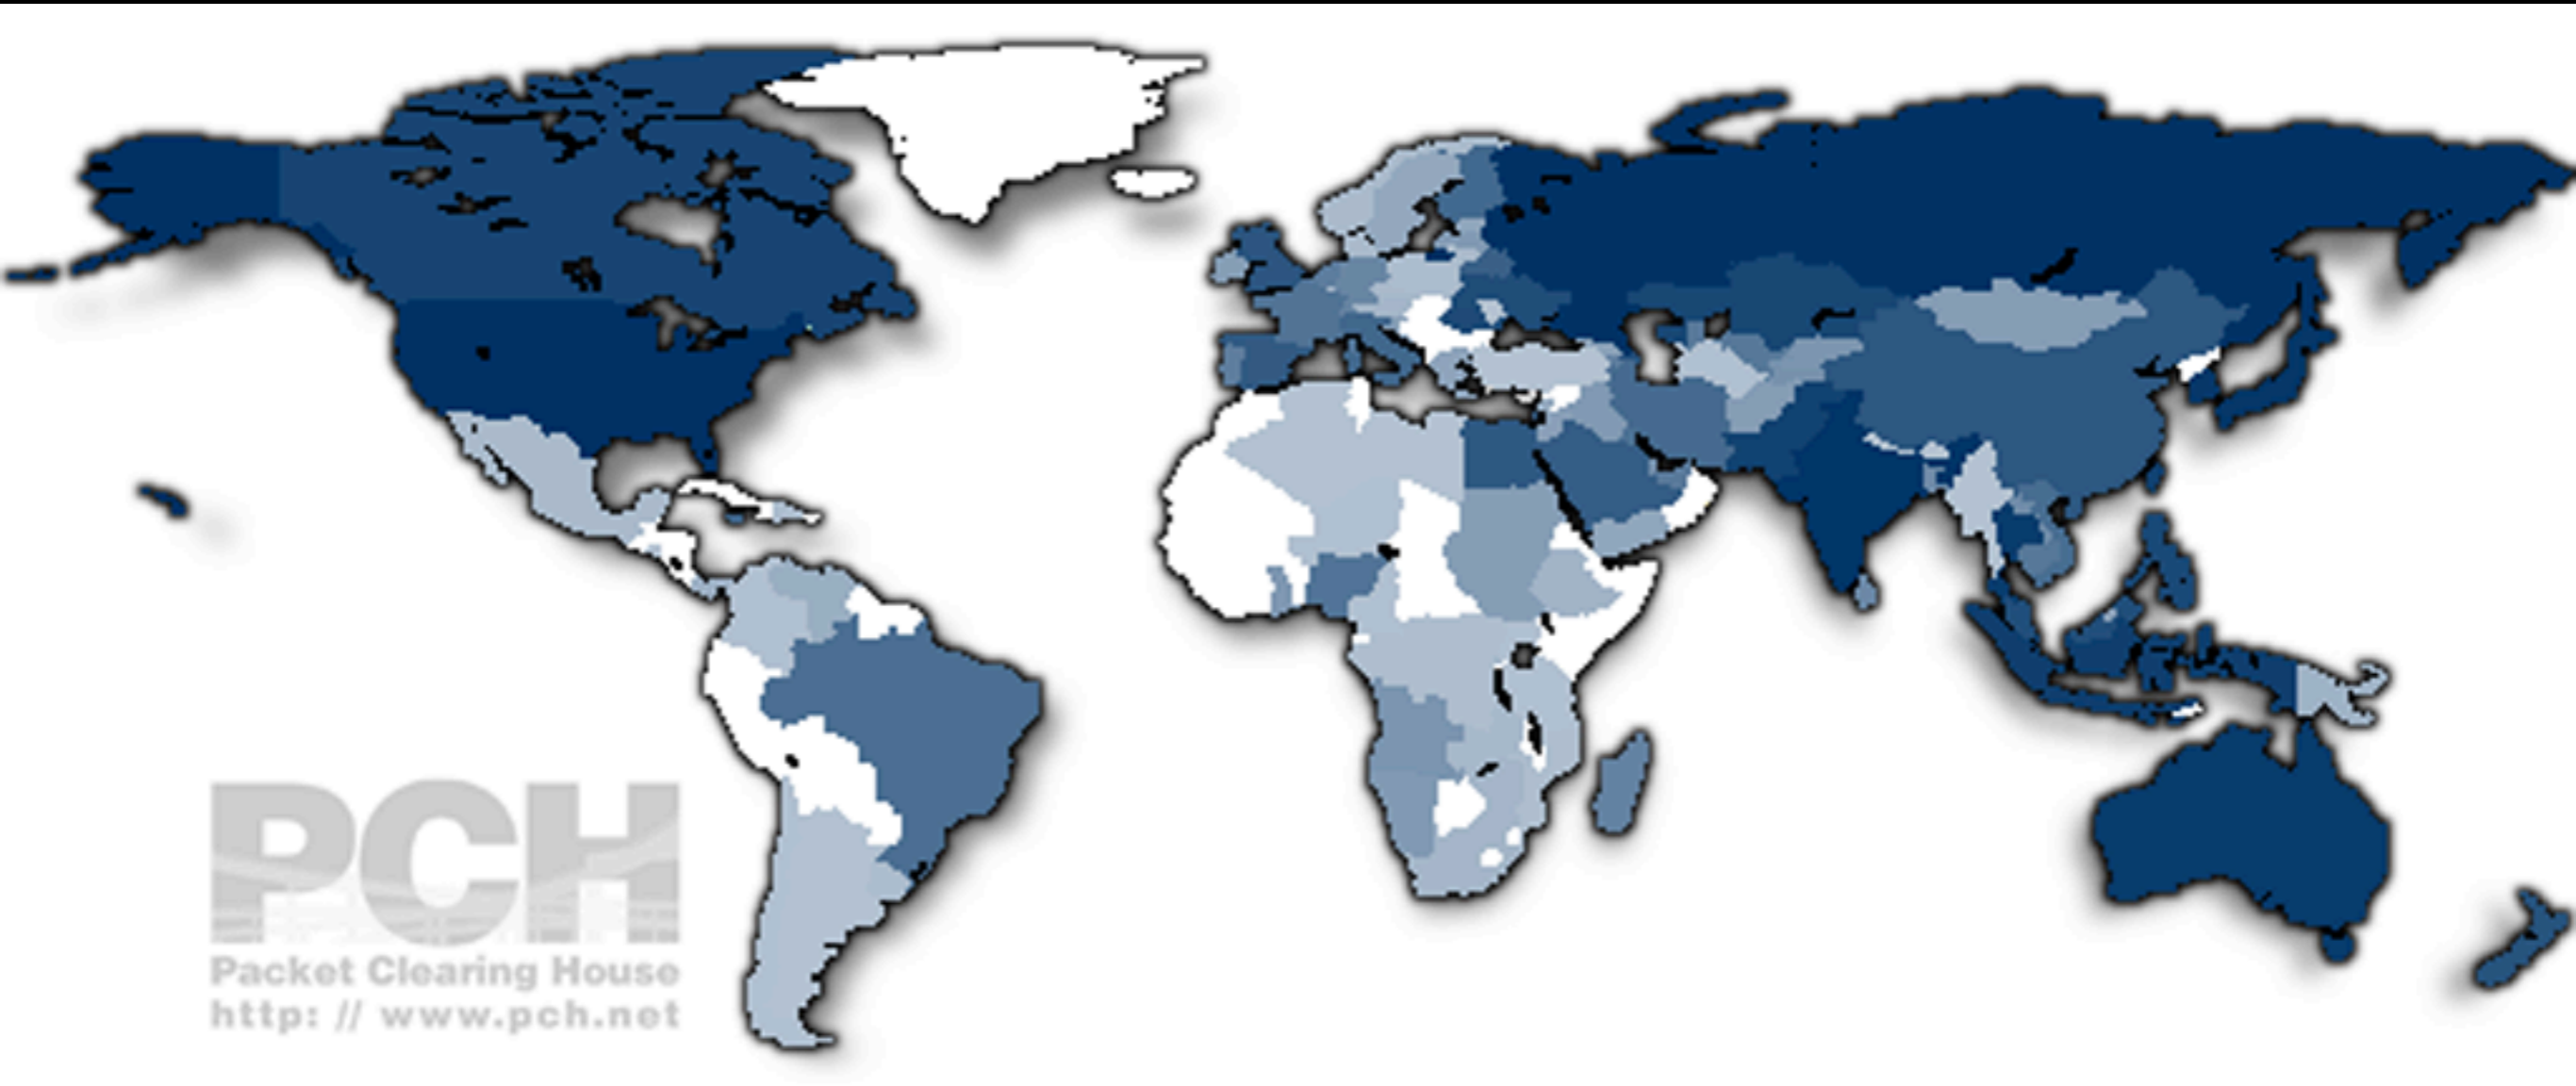

Origin country distribution of available prefixes

PCH
Packet Clearing House
<http://www.pch.net>

Vienna

Frankfurt

Amsterdam

London

Buenos Aires

New York

Washington DC

Miami

Ottawa

Toronto

Los Angeles

Palo Alto

Seattle

Auckland

Wellington

Sydney

Tokyo

Jakarta

Perth

Hong Kong

Singapore

Maputo