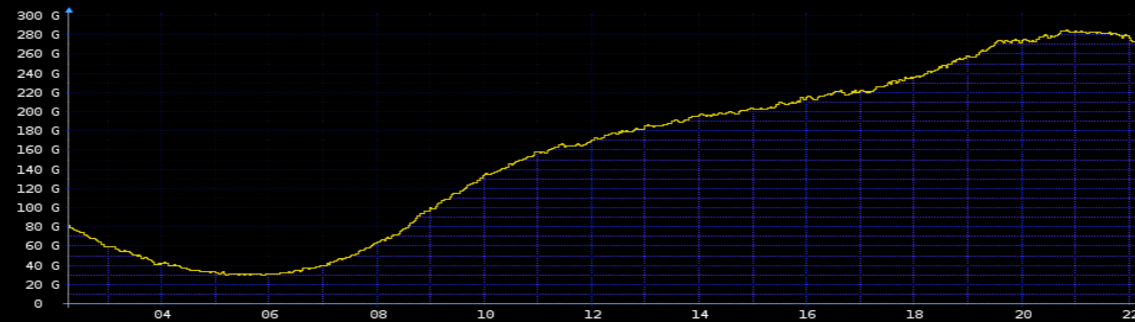

58% variance

Perth

62% variance

Degree of Diurnal Variance

Tokyo

65% variance

Moscow

73% variance

Amsterdam

75% variance

Degree of Diurnal Variance

Seoul

80% variance

Kiev

92% variance

Cape Town

97% variance

Growth of IXP Physical Plant

Growth of IXP Physical Plant

Growth of IXP Physical Plant

Growth of IXP Physical Plant

Growth of IXP Physical Plant

Growth of IXP Physical Plant

Growth of IXP Physical Plant