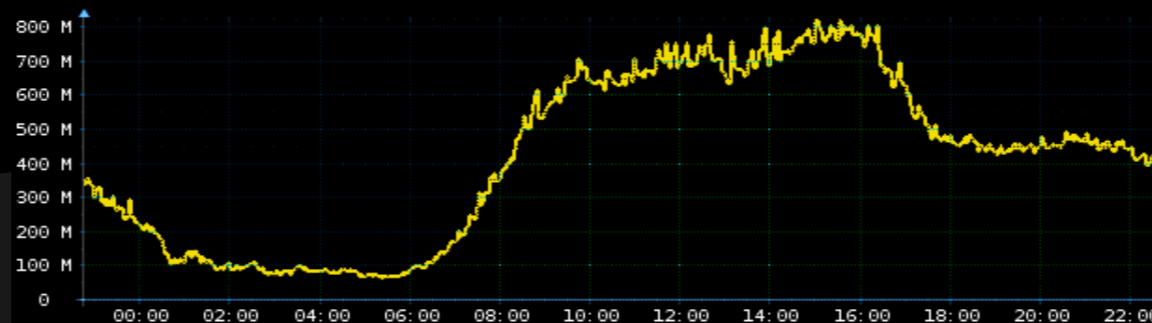

58% variance

Perth

62% variance

Degree of Diurnal Variance

Tokyo

65% variance

Moscow

73% variance

Amsterdam

75% variance

Degree of Diurnal Variance

Seoul

80% variance

Kiev

92% variance

Cape Town

97% variance

Growth of IXP Physical Plant

Growth of IXP Physical Plant

Growth of IXP Physical Plant

Growth of IXP Physical Plant

Growth of IXP Physical Plant

Growth of IXP Physical Plant

Growth of IXP Physical Plant