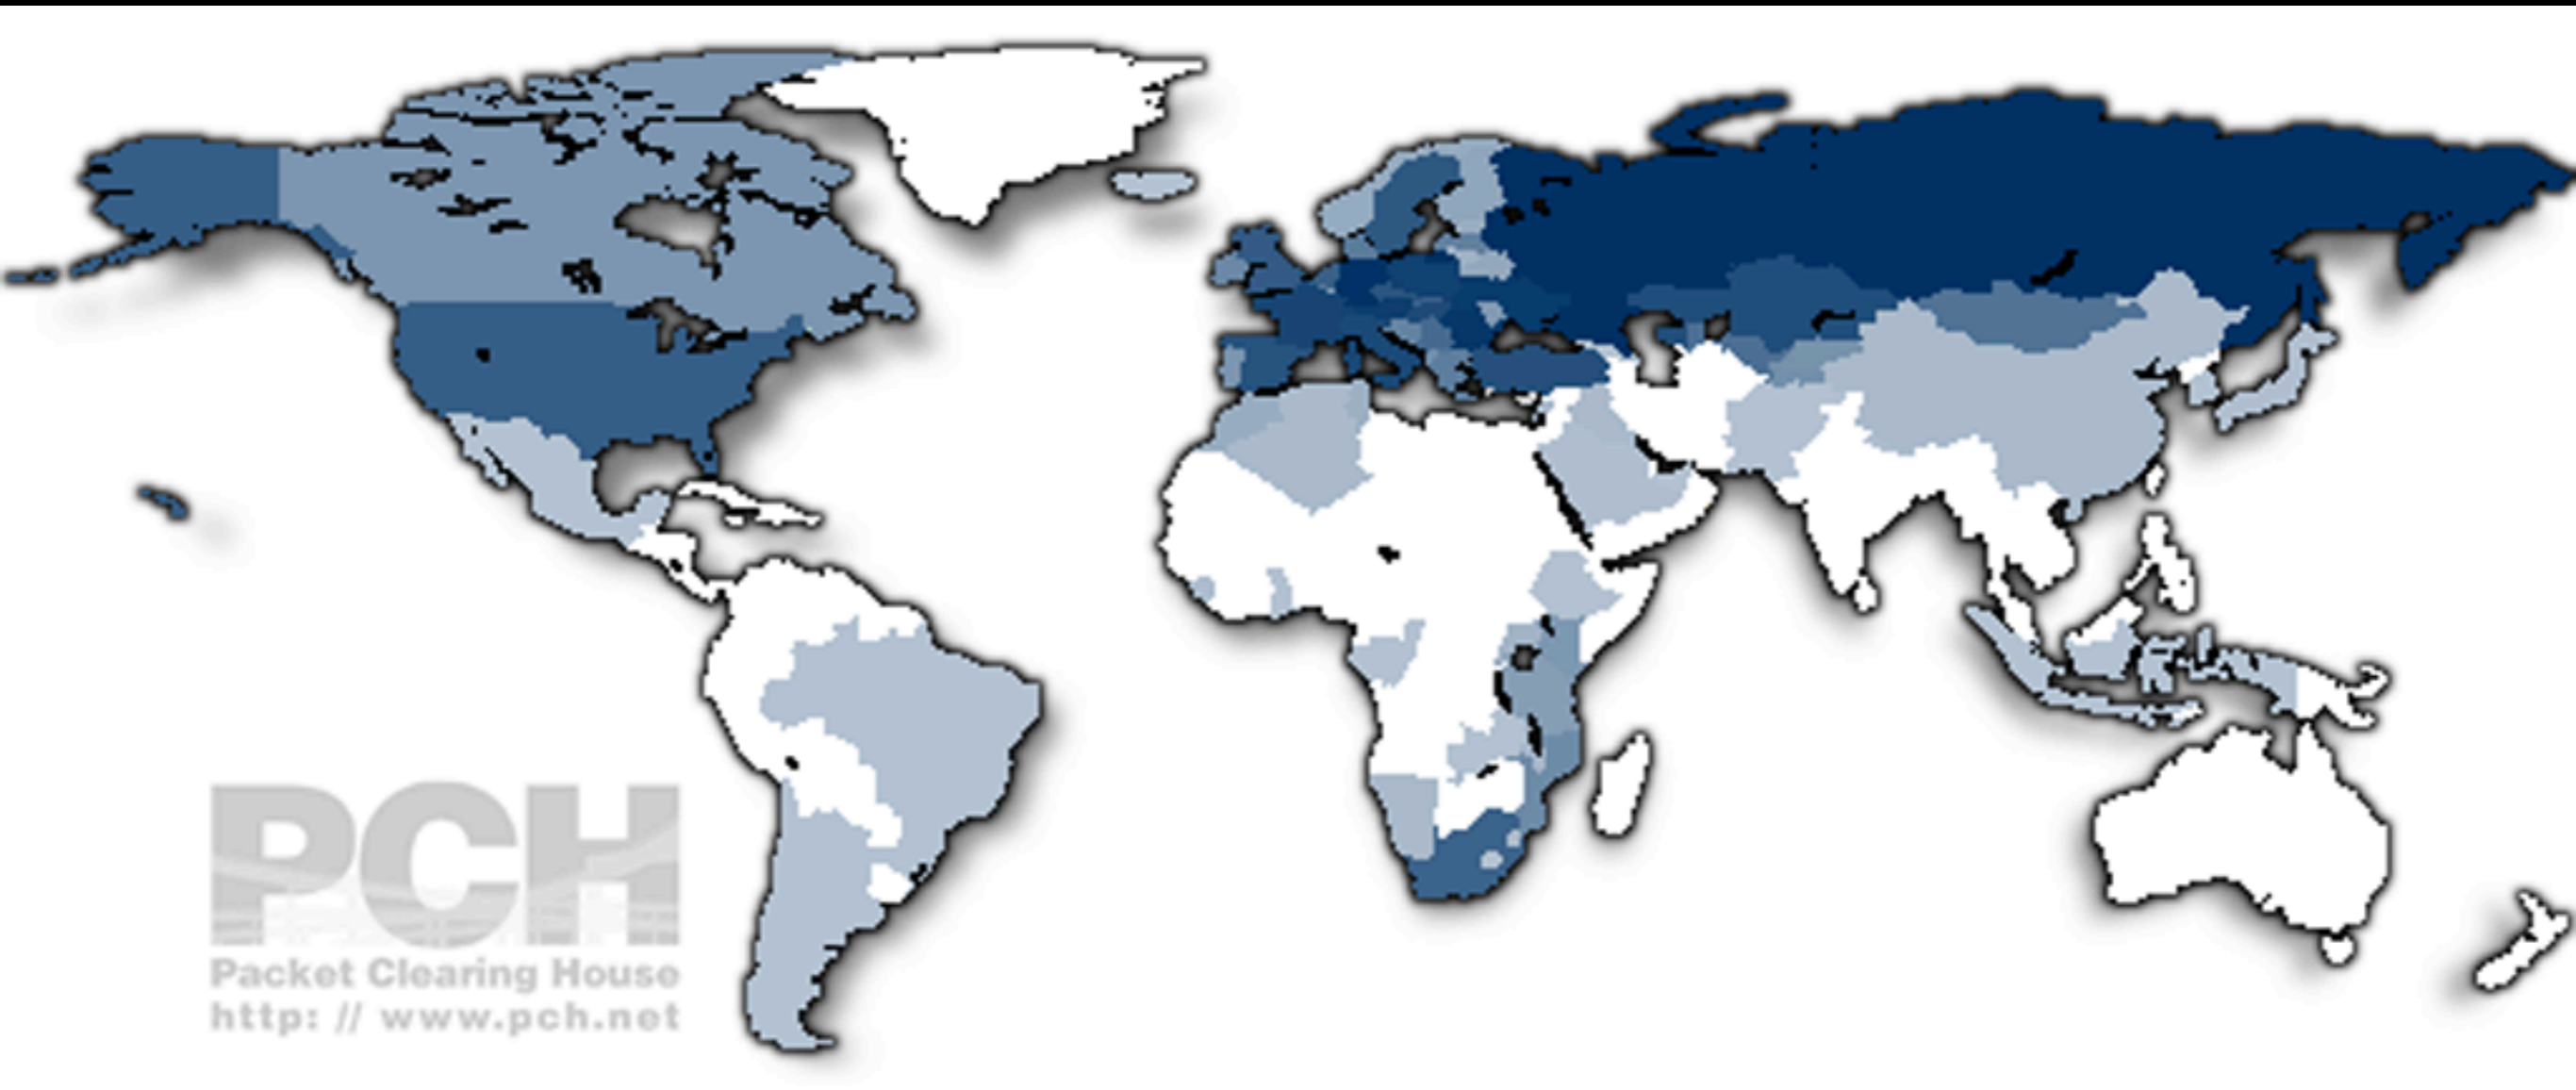

INTERNET EXCHANGE DIRECTORY

[Help](#)
[Show Inactive IXPs](#)
[Hide Inactive IXPs](#)
[Show summary views](#)
[Submit a change](#)
[Feature/bug report](#)

Hong Kong Internet Exchange

[Edit](#)

Short Name: HKIX
City: Hong Kong
Country: China
Organization Type: University
URL: <http://www.hkix.net>
Member List URL: <http://www.hkix.net/hkix/connected.htm>
URL: <http://www.hkix.net/hkix/connected.htm>
Looking Glass: <http://www.hkix.net/hkix/hkixlg.htm>
Status: Active
Media: Ethernet
PCH Looking glass: <https://prefix.pch.net/applications/lg/?query=summary&args=&router=route-collector.hkg.pch.net/cisco>

Origin country distribution of available prefixes

PCH
Packet Clearing House
<http://www.pch.net>

Vienna

Frankfurt

Amsterdam

London

Buenos Aires

New York

Washington DC

Miami

Ottawa

Toronto

Los Angeles

Palo Alto

Seattle

Auckland

Wellington

Sydney

Tokyo

Jakarta

Perth

Hong Kong

Singapore

Maputo