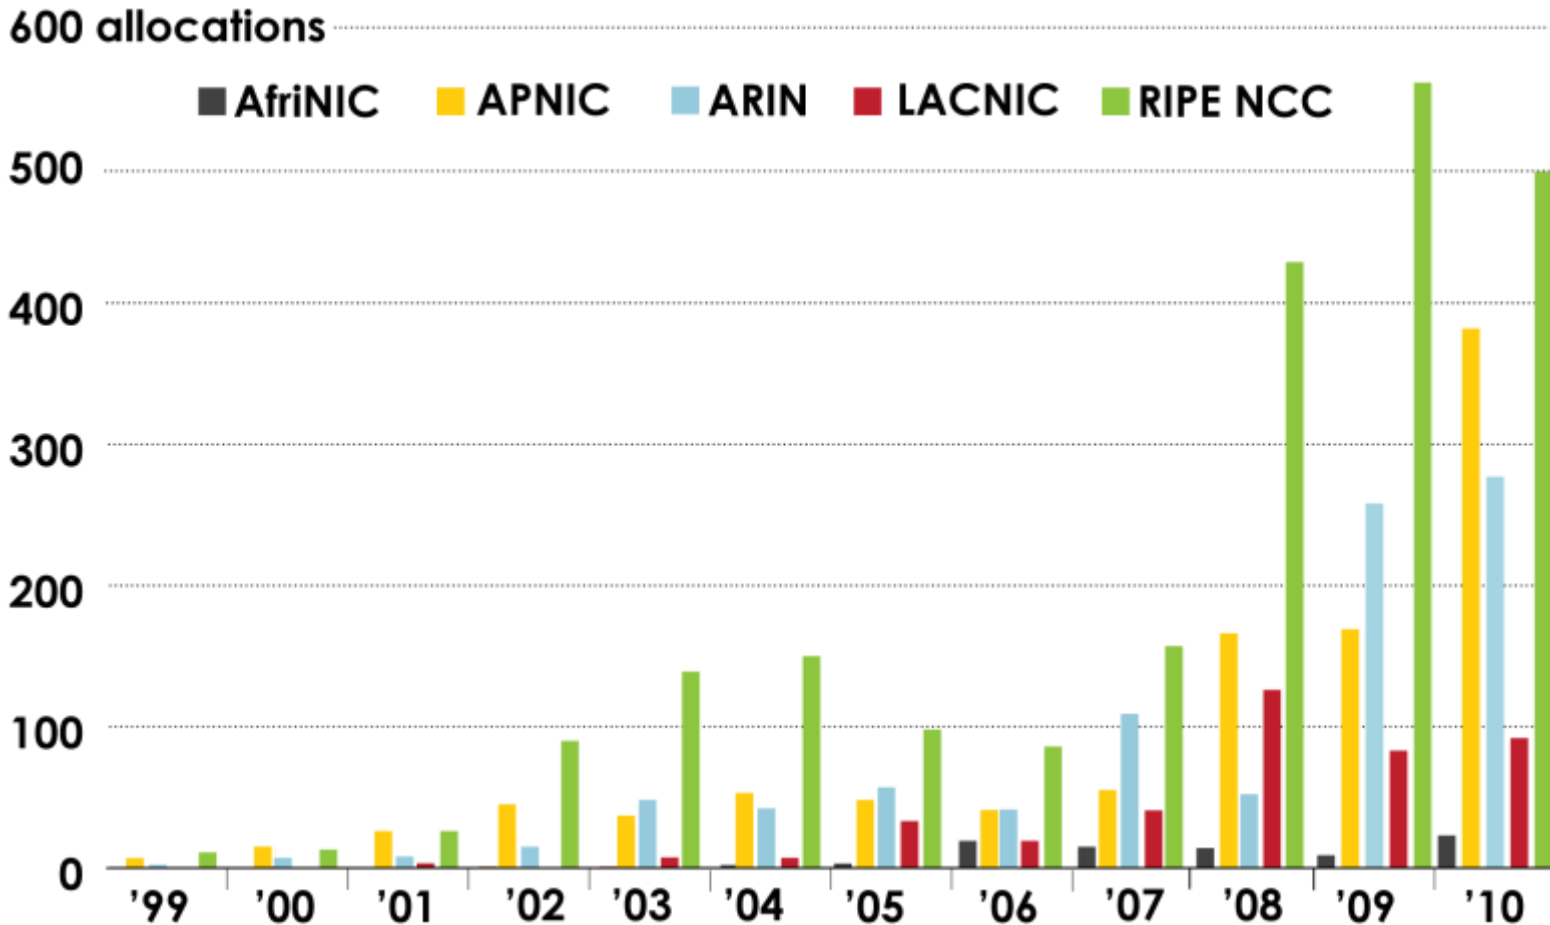

ASN ASSIGNMENTS (RIRs TO CUSTOMERS)

How many ASNs has each RIR assigned by year?

Number Resource Organization

4-BYTE ASN ASSIGNMENTS

How many total 4-byte ASNs has each RIR assigned?
(Jan 2007 – Sept 2010)

IPv6 Allocations RIRs to LIRs/ISPs

How many allocations have been made by each RIR by year?

2001:610:240:0-193.0.0.202 62 109 128 195 048 02 03 128 42 02 02 2001:610:240 193.0.0.203
62 109 128 195 048 02 03 128 42 02 02 2001:610:240 193.0.0.202
193.0.0.203 2001:610:240:0-193.0.0.202 62 109 128 195 048 02 03 128 42 02 02 2001:610:240 193.0.0.203
2001:610:240:0-193.0.0.202 62 109 128 195 048 02 03 128 42 02 02 2001:610:240 193.0.0.203