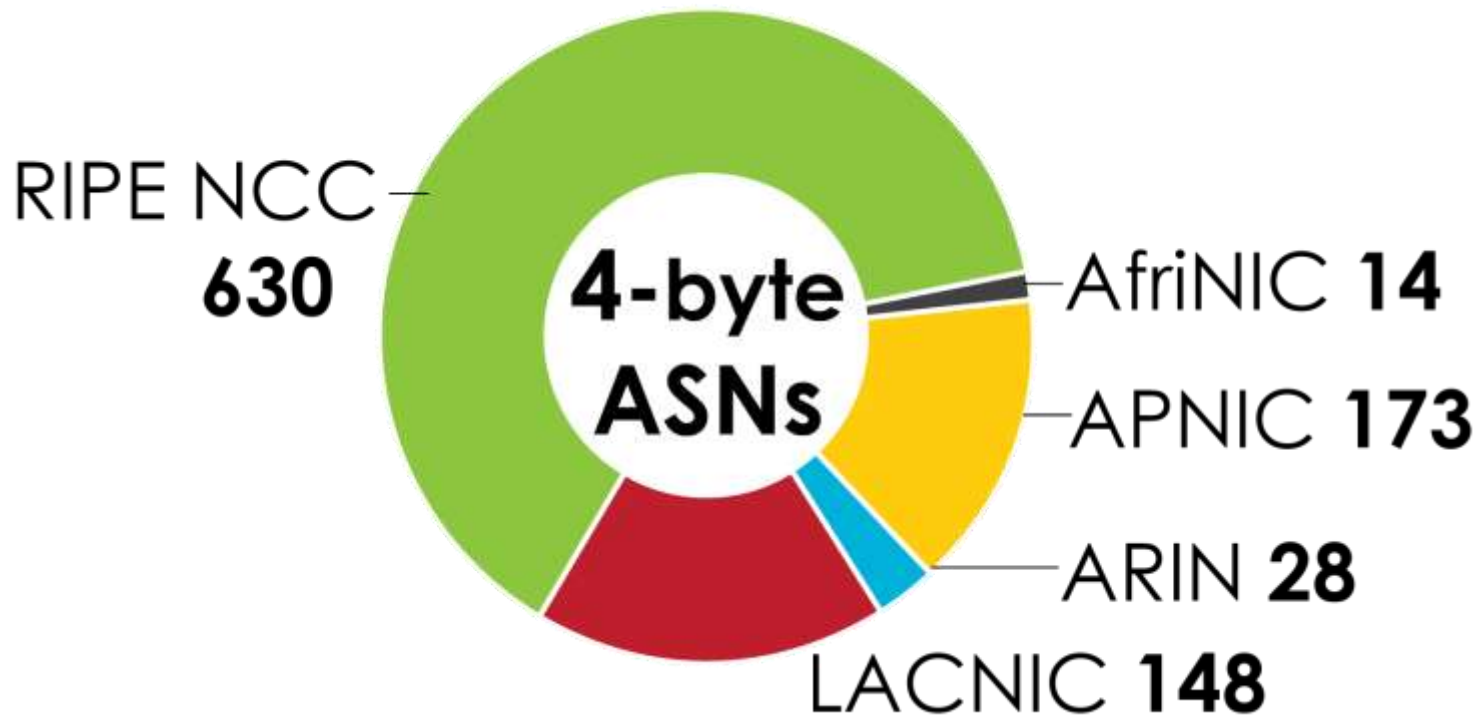

Number Resource Organization

INTERNET NUMBER RESOURCE STATUS REPORT

As of 30 September 2010

Prepared by
Regional Internet Registries
AfrINIC, APNIC, ARIN, LACNIC and the RIPE NCC

2001:610:240:0-193.0.0.202 62 109 128 195 048 02 03 128 42 02 02 2001:610:240 193.0.0.203
62 109 128 195 048 02 03 128 42 02 02 2001:610:240 193.0.0.202
193.0.0.203 2001:610:240:0-193.0.0.202 62 109 128 195 048 02 03 128 42 02 02 2001:610:240 193.0.0.203
2001:610:240:0-193.0.0.202 62 109 128 195 048 02 03 128 42 02 02 2001:610:240 193.0.0.203
Number Resource Organization

2001:610:240:0-193.0.0.202 62 109 128 195 048 02 03 128 42 02 02 2001:610:240 193.0.0.203
62 109 128 195 048 02 03 128 42 02 02 2001:610:240 193.0.0.202
193.0.0.203 2001:610:240:0-193.0.0.202 62 109 128 195 048 02 03 128 42 02 02 2001:610:240 193.0.0.203
2001:610:240:0-193.0.0.202 62 109 128 195 048 02 03 128 42 02 02 2001:610:240 193.0.0.203
Number Resource Organization

ASN ASSIGNMENTS (RIRs TO CUSTOMERS)

How many ASNs has each RIR assigned by year?

Number Resource Organization

4-BYTE ASN ASSIGNMENTS

How many total 4-byte ASNs has each RIR assigned?
(Jan 2007 – Sept 2010)

IPv6 Allocations RIRs to LIRs/ISPs

How many allocations have been made by each RIR by year?

2001:610:240:0-193.0.0.202 62 109 128 195 048 02 03 128 42 02 02 2001:610:240 193.0.0.203
62 109 128 195 048 02 03 128 42 02 02 2001:610:240 193.0.0.202
193.0.0.203 2001:610:240:0-193.0.0.202 62 109 128 195 048 02 03 128 42 02 02 2001:610:240 193.0.0.203
2001:610:240:0-193.0.0.202 62 109 128 195 048 02 03 128 42 02 02 2001:610:240 193.0.0.203