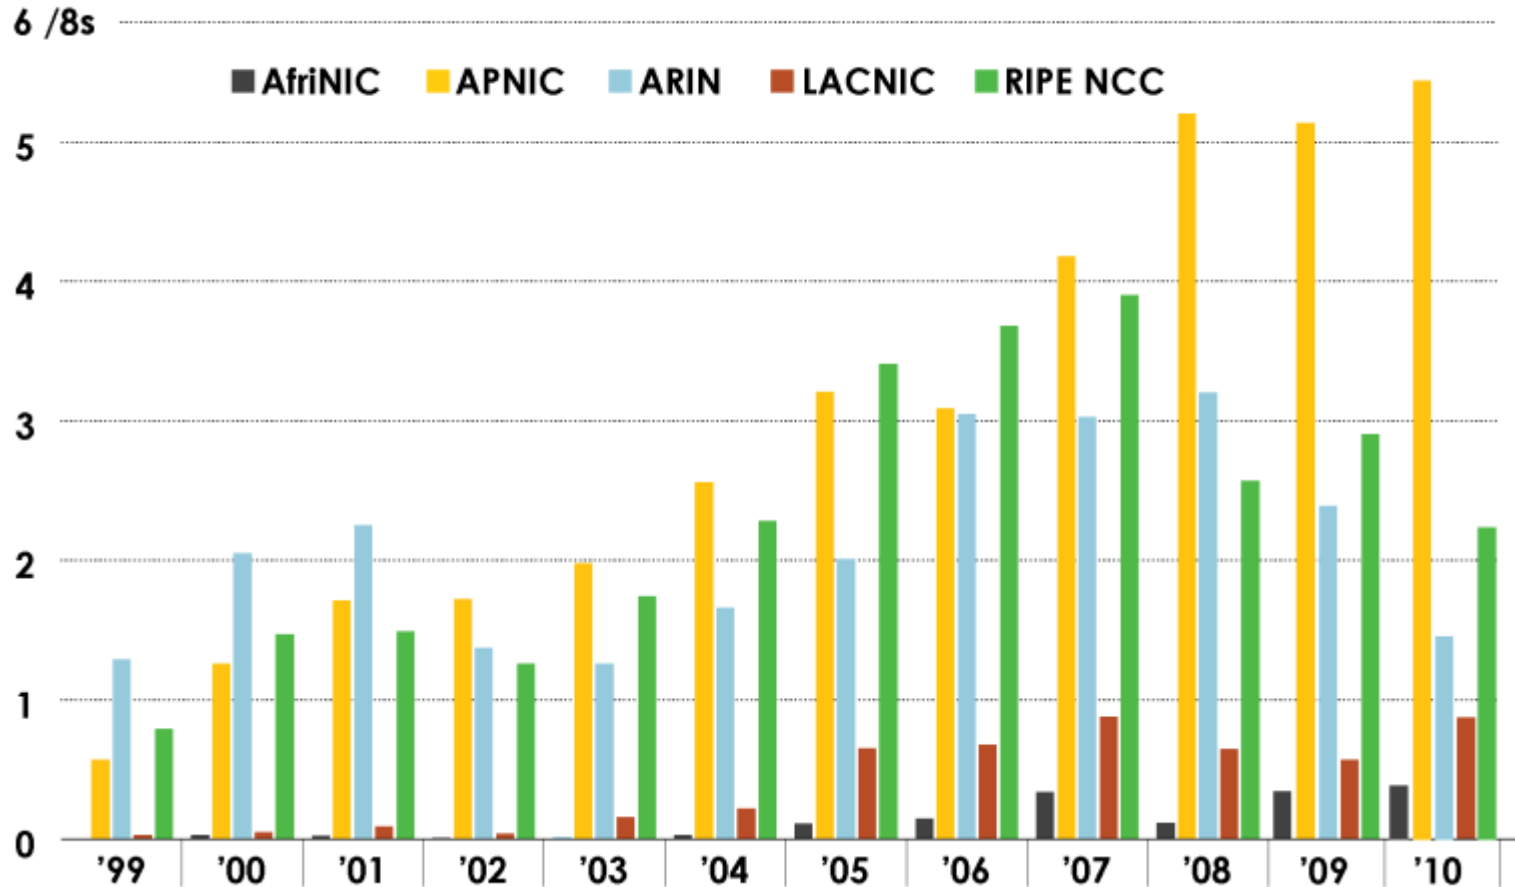

2001:610:240:0 193.0.0.202 62 109 128 195 048 02 03 128 42 02 02 2001:610:240 193.0.0.203 resources
62 109 128 195 048 02 03 128 42 02 02 2001:610:240 193.0.0.202 62 109 128 195 048 02 03 128 42 02 02
193.0.0.203 2001:610:240:0 193.0.0.202 62 109 128 195 048 02 03 128 42 02 02 2001:610:240 193.0.0.203
2001:610:240:0 193.0.0.202 62 109 128 195 048 02 03 128 42 02 02 2001:610:240 193.0.0.203

Number Resource Organization

INTERNET NUMBER RESOURCE STATUS REPORT

As of 30 September 2010

Prepared by
Regional Internet Registries
AfrINIC, APNIC, ARIN, LACNIC and the RIPE NCC

2001:610:240:0-193.0.0.202 62 109 128 195 048 02 03 128 42 02 02 2001:610:240 193.0.0.203
62 109 128 195 048 02 03 128 42 02 02 2001:610:240 193.0.0.202
193.0.0.203 2001:610:240:0-193.0.0.202 62 109 128 195 048 02 03 128 42 02 02 2001:610:240 193.0.0.203
2001:610:240:0-193.0.0.202 62 109 128 195 048 02 03 128 42 02 02 2001:610:240 193.0.0.203
Number Resource Organization

IPv4 ADDRESS SPACE ISSUED (RIRs TO CUSTOMERS)

In terms of /8s, how much space did each RIR issue by year?

Number Resource Organization

IPv4 ADDRESS SPACE ISSUED (RIRs TO CUSTOMERS)

In terms of /8s, how much total space has each RIR issued?
(Jan 1999 – Sept 2010)