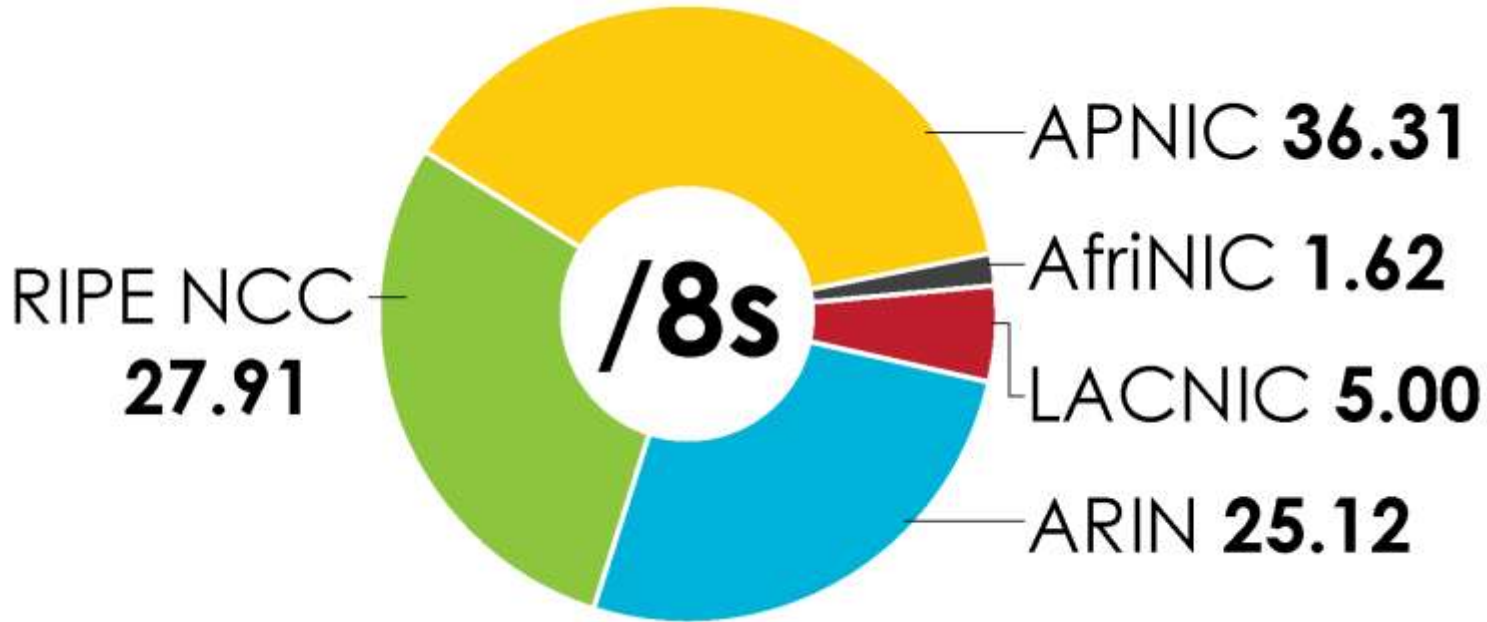

Number Resource Organization

INTERNET NUMBER RESOURCE STATUS REPORT

As of 30 September 2010

Prepared by
Regional Internet Registries
AfrINIC, APNIC, ARIN, LACNIC and the RIPE NCC

2001:610:240:0-193.0.0.202 62 109 128 195 048 02 03 128 42 02 02 2001:610:240 193.0.0.203
62 109 128 195 048 02 03 128 42 02 02 2001:610:240 193.0.0.202
193.0.0.203 2001:610:240:0-193.0.0.202 62 109 128 195 048 02 03 128 42 02 02 2001:610:240 193.0.0.203
2001:610:240:0-193.0.0.202 62 109 128 195 048 02 03 128 42 02 02 2001:610:240 193.0.0.203
Number Resource Organization

IPv4 ADDRESS SPACE ISSUED (RIRs TO CUSTOMERS)

In terms of /8s, how much space did each RIR issue by year?

Number Resource Organization

IPv4 ADDRESS SPACE ISSUED (RIRs TO CUSTOMERS)

In terms of /8s, how much total space has each RIR issued?
(Jan 1999 – Sept 2010)

2001:610:240:0-193.0.0.202 62 109 128 195 048 02 03 128 42 02 02 2001:610:240 193.0.0.203
62 109 128 195 048 02 03 128 42 02 02 2001:610:240 193.0.0.202
193.0.0.203 2001:610:240:0-193.0.0.202 62 109 128 195 048 02 03 128 42 02 02 2001:610:240 193.0.0.203
2001:610:240:0-193.0.0.202 62 109 128 195 048 02 03 128 42 02 02 2001:610:240 193.0.0.203
Number Resource Organization