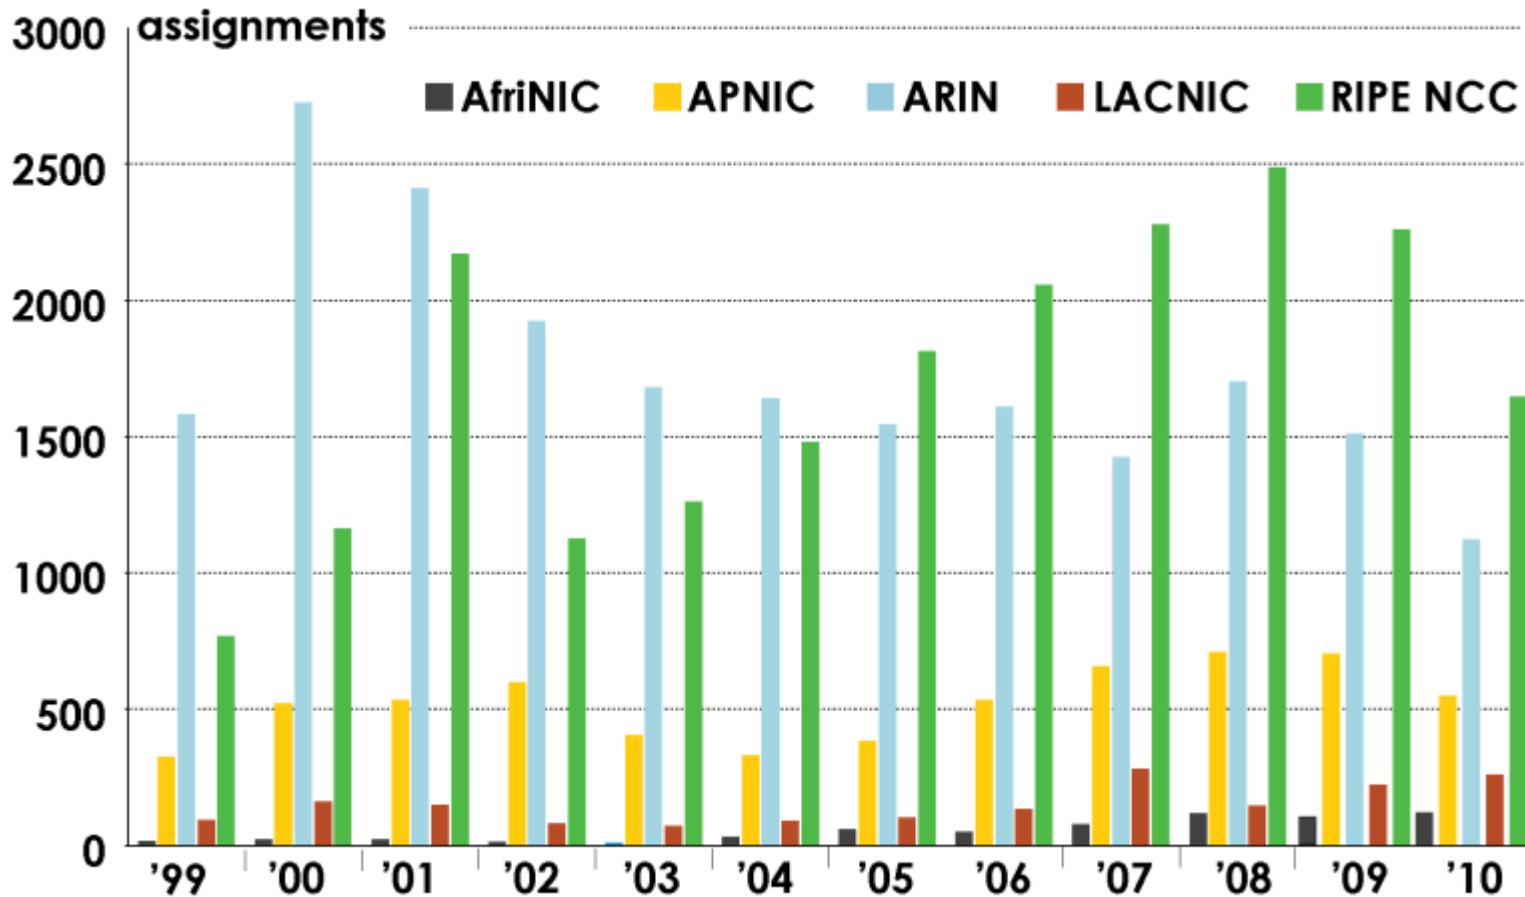

Number Resource Organization