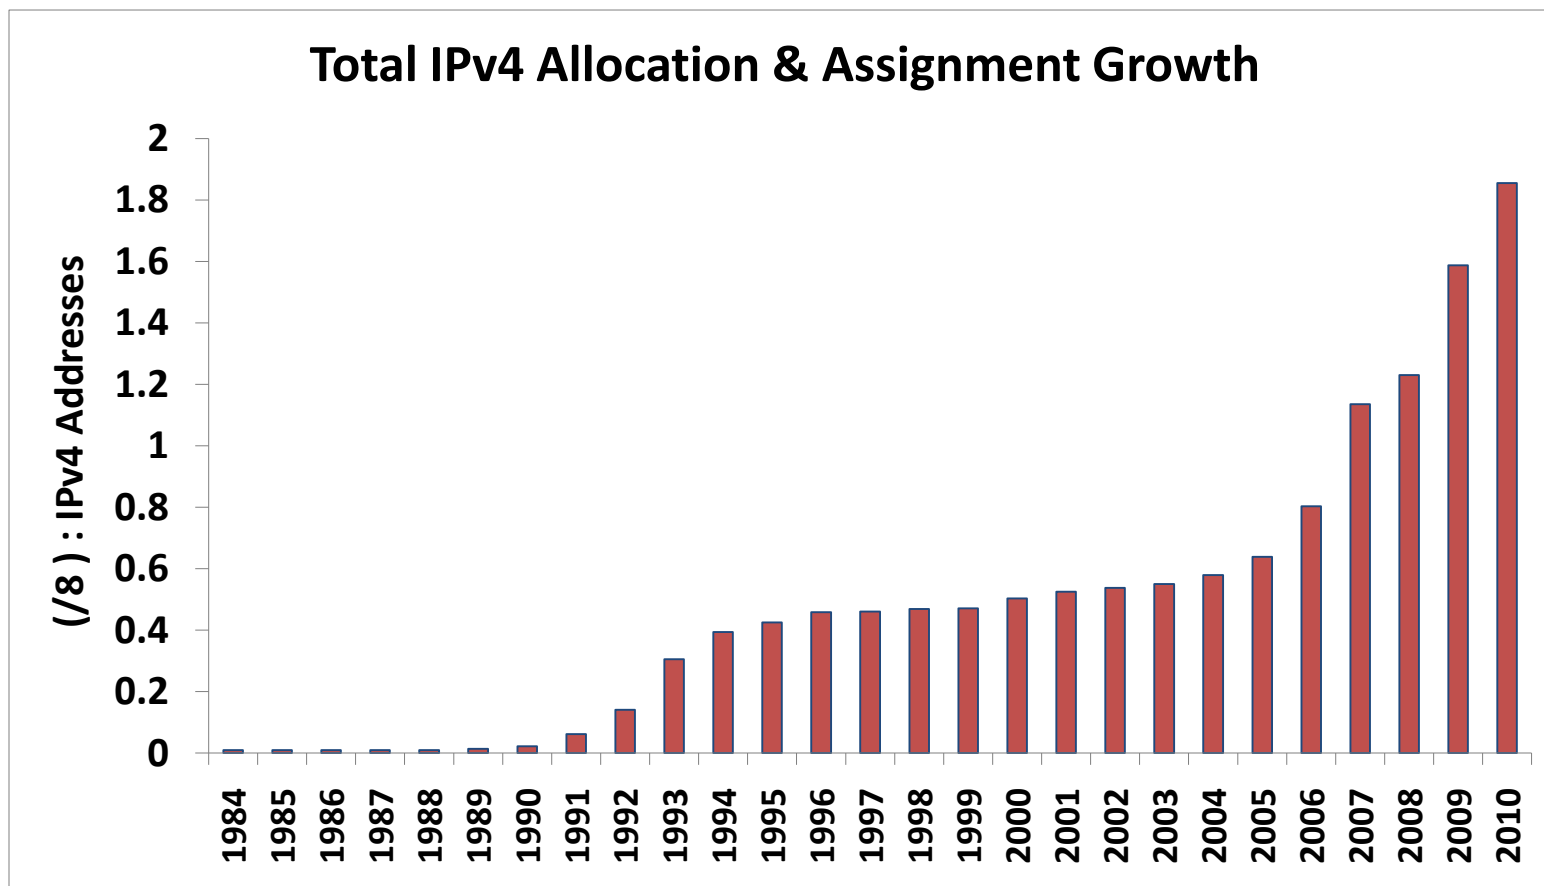

Stats: Membership

Distribution

Stats: Membership

Stats: IPv4

Pool Status

Stats: IPv4

- Average Monthly Consumption Rates:
 - 2009 : 7.6 (/16s) per month
 - 2010 : 13.7 (/16s) per month
- Pool depletion at current consumption rate:
 - ~ 3 yrs.

AfriNIC-12
Kigali-Rwanda
23 May - 4 June 2010

Stats: IPv4

2010 - Monthly

Stats: IPv4

Stats: IPv4

Distribution

Stats: IPv6

Stats: IPv6