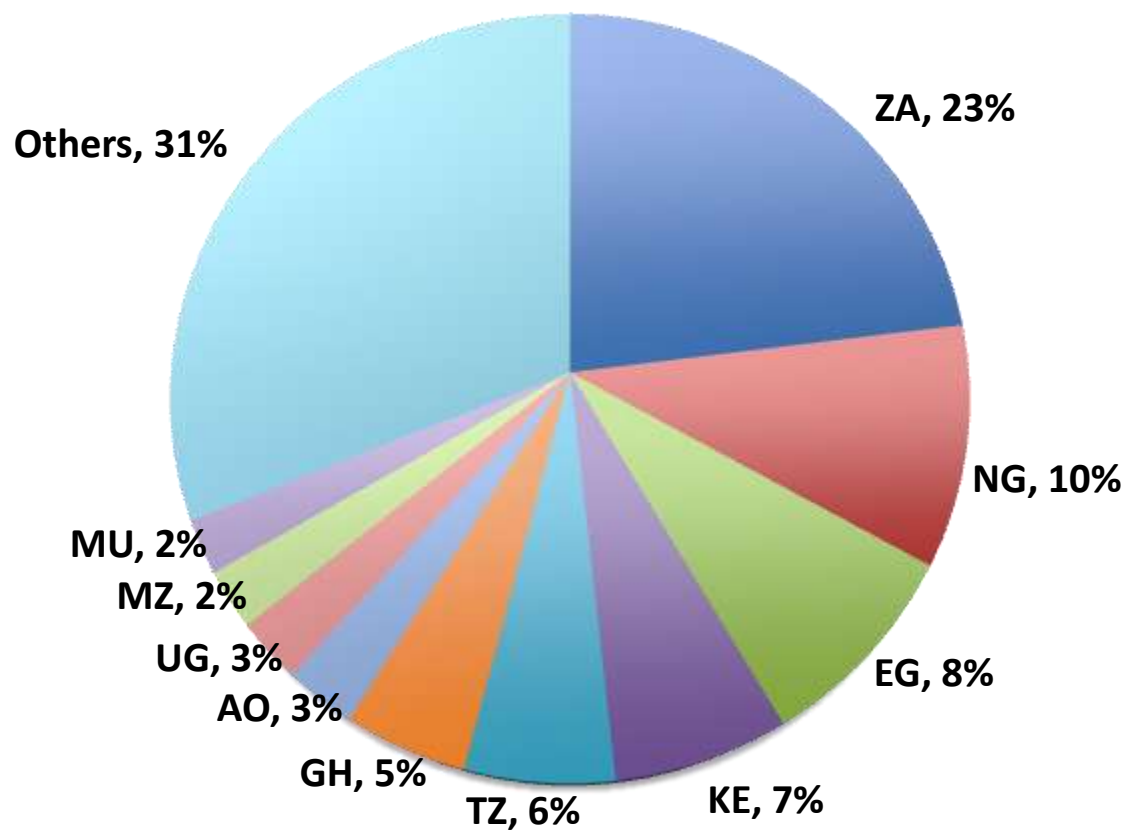

AfriNIC-12
Kigali-Rwanda
23 May - 4 June 2010

Stats: Membership

■ Active ■ Legacy

Stats: Membership

By "Type"

Stats: Membership

Distribution of LIR Members by Size
(or Billing Category)

Stats: Membership

Stats: Membership

Distribution

Stats: Membership

Stats: IPv4

Pool Status

Stats: IPv4

- Average Monthly Consumption Rates:
 - 2009 : 7.6 (/16s) per month
 - 2010 : 13.7 (/16s) per month
- Pool depletion at current consumption rate:
 - ~ 3 yrs.