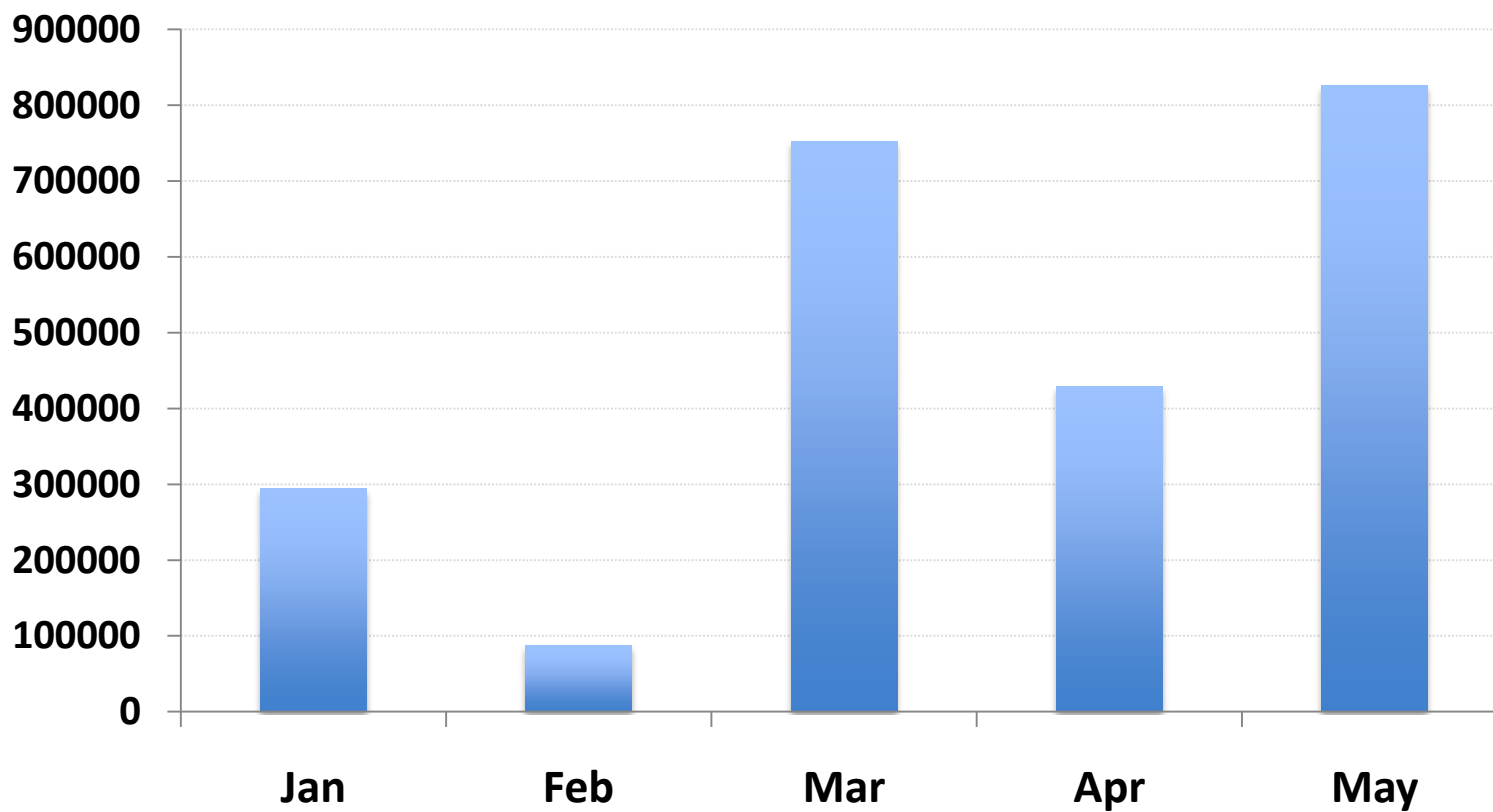

AfriNIC-12
Kigali-Rwanda
23 May - 4 June 2010

Stats: Membership

■ Active ■ Legacy

Stats: Membership

By "Type"

Stats: Membership

Distribution of LIR Members by Size
(or Billing Category)

Stats: Membership

Stats: Membership

Distribution

Stats: Membership

Stats: IPv4

Pool Status

Stats: IPv4

- Average Monthly Consumption Rates:
 - 2009 : 7.6 (/16s) per month
 - 2010 : 13.7 (/16s) per month
- Pool depletion at current consumption rate:
 - ~ 3 yrs.

AfriNIC-12
Kigali-Rwanda
23 May - 4 June 2010

Stats: IPv4

2010 - Monthly

Stats: IPv4

Stats: IPv4

Distribution

Stats: IPv6

Stats: IPv6