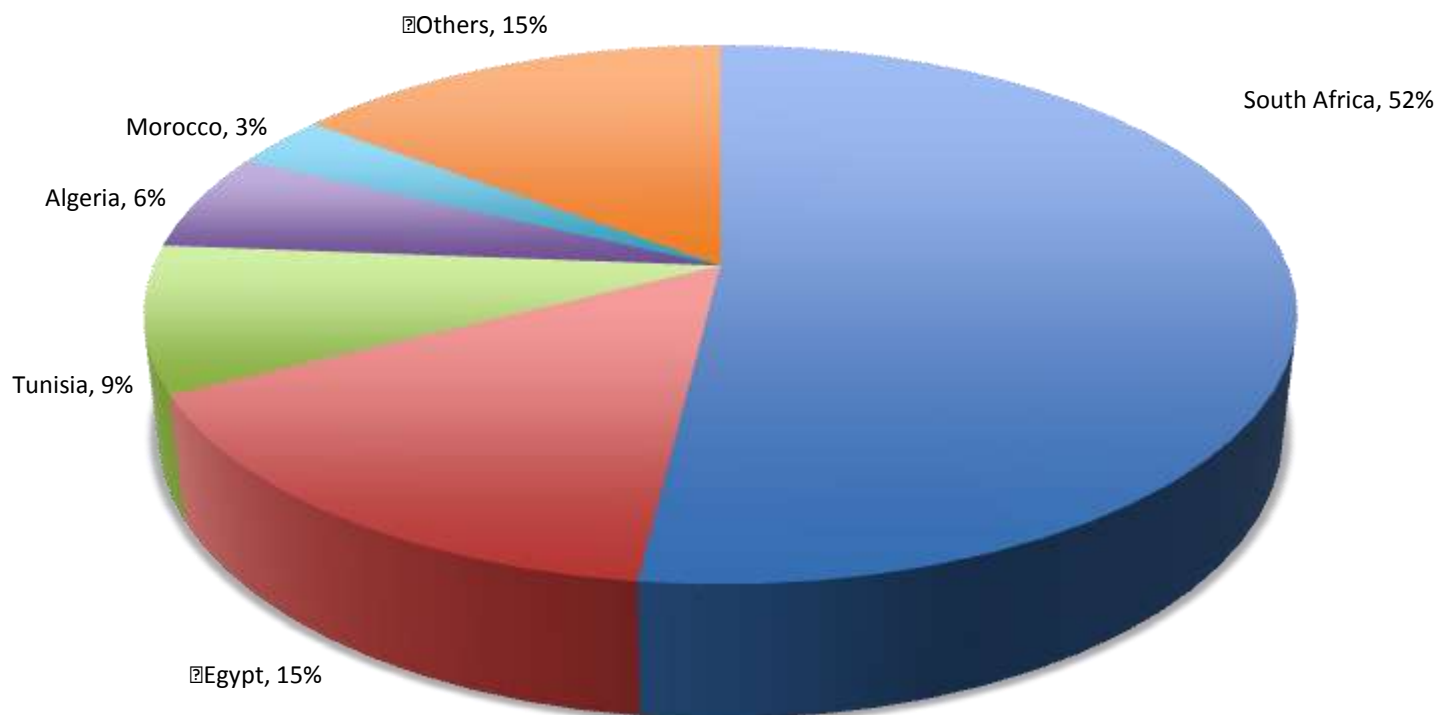

AfriNIC-12
Kigali-Rwanda
23 May - 4 June 2010

Stats: IPv4

2010 - Monthly

Stats: IPv4

Stats: IPv4

Distribution

Stats: IPv6

Stats: IPv6