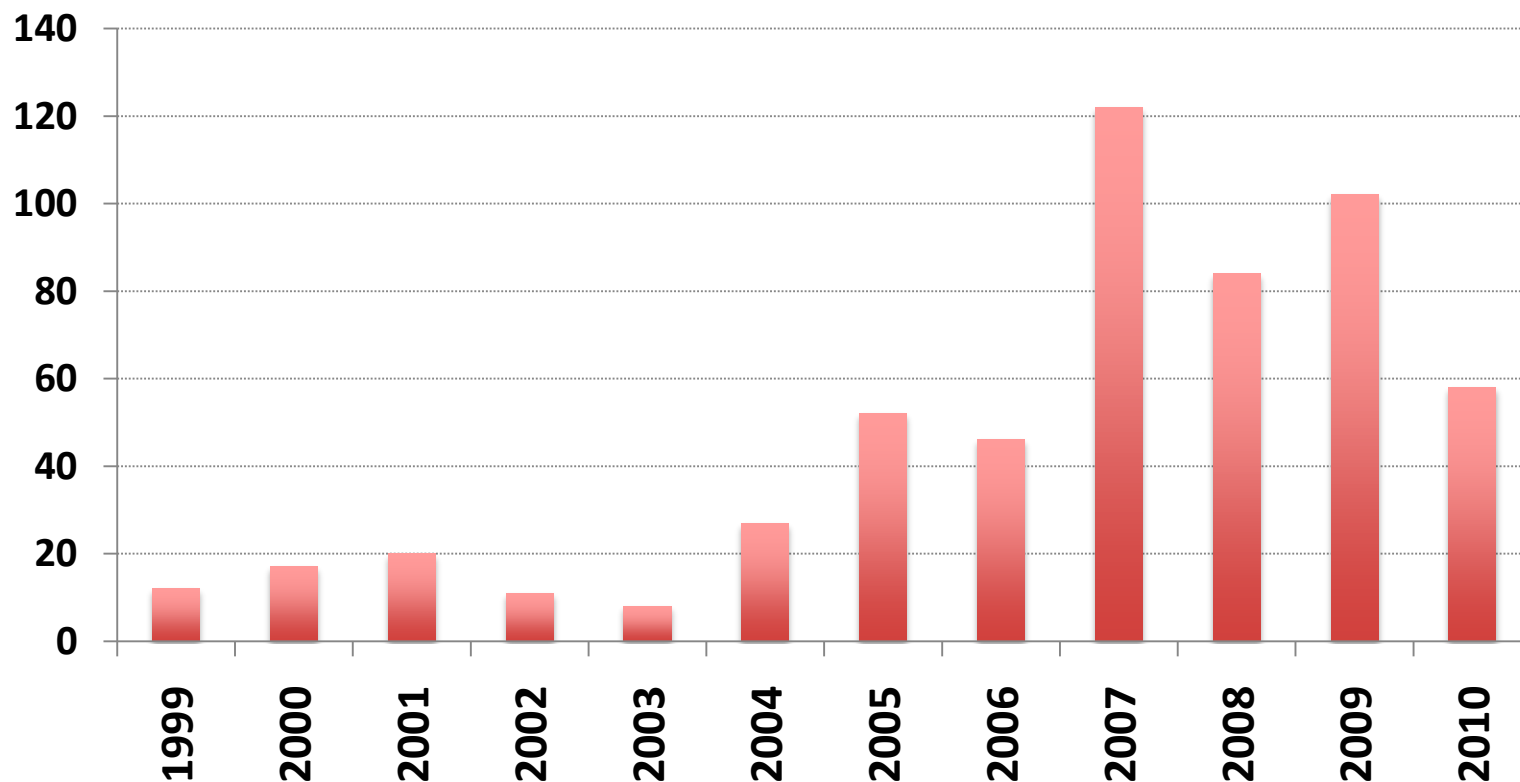

Stats: ASN

ASN Assignments