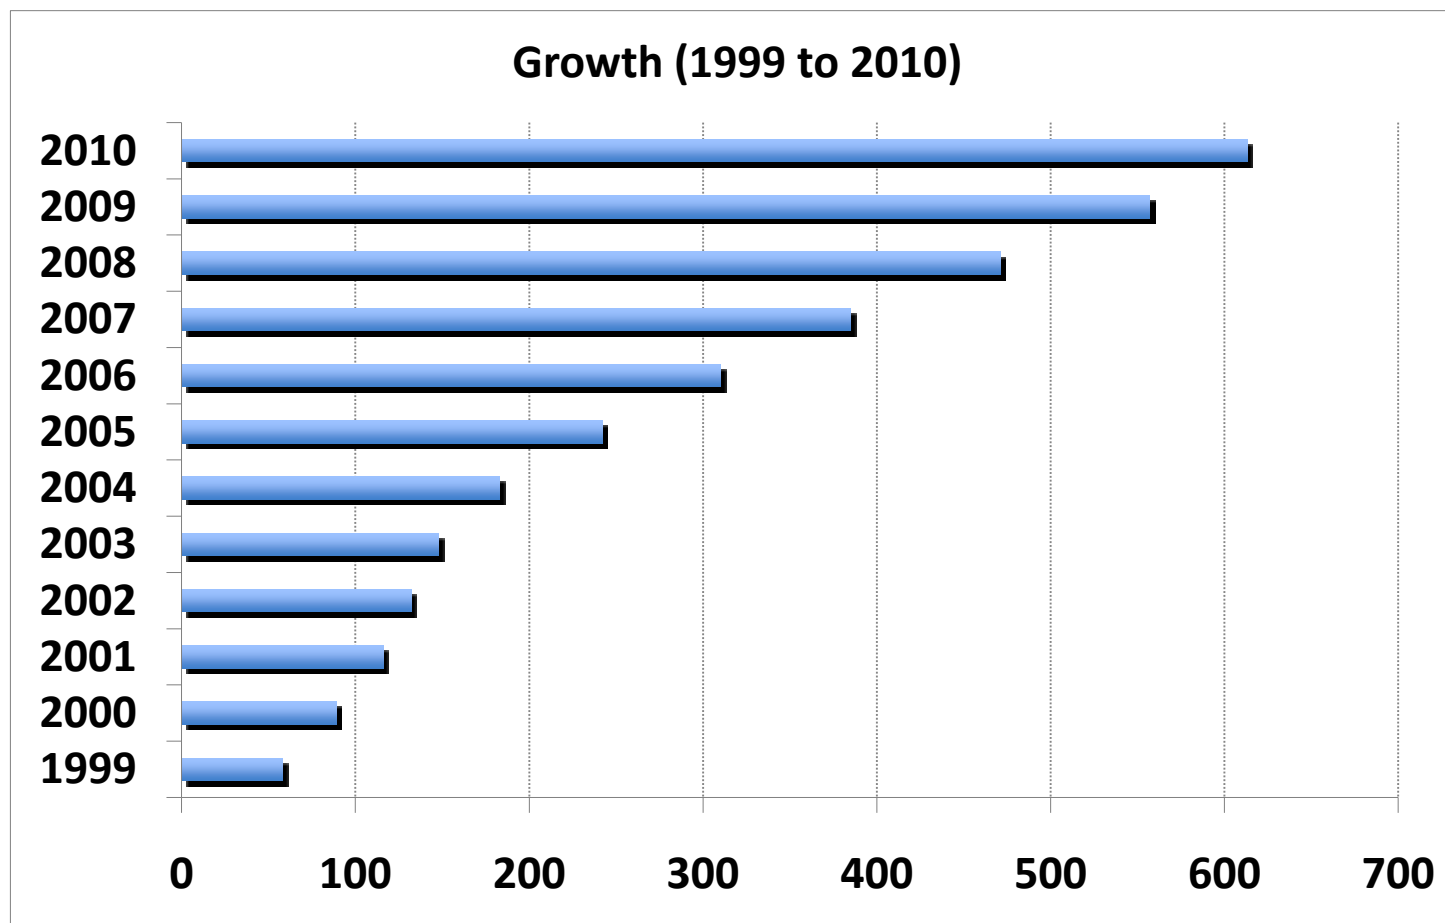

AfriNIC-12
Kigali-Rwanda
23 May - 4 June 2010

Stats: Membership

■ Active ■ Legacy

Stats: Membership

By "Type"

Stats: Membership

Distribution of LIR Members by Size
(or Billing Category)

Stats: Membership

Stats: Membership

Distribution

Stats: Membership

Stats: IPv4

Pool Status

Stats: IPv4

- Average Monthly Consumption Rates:
 - 2009 : 7.6 (/16s) per month
 - 2010 : 13.7 (/16s) per month
- Pool depletion at current consumption rate:
 - ~ 3 yrs.