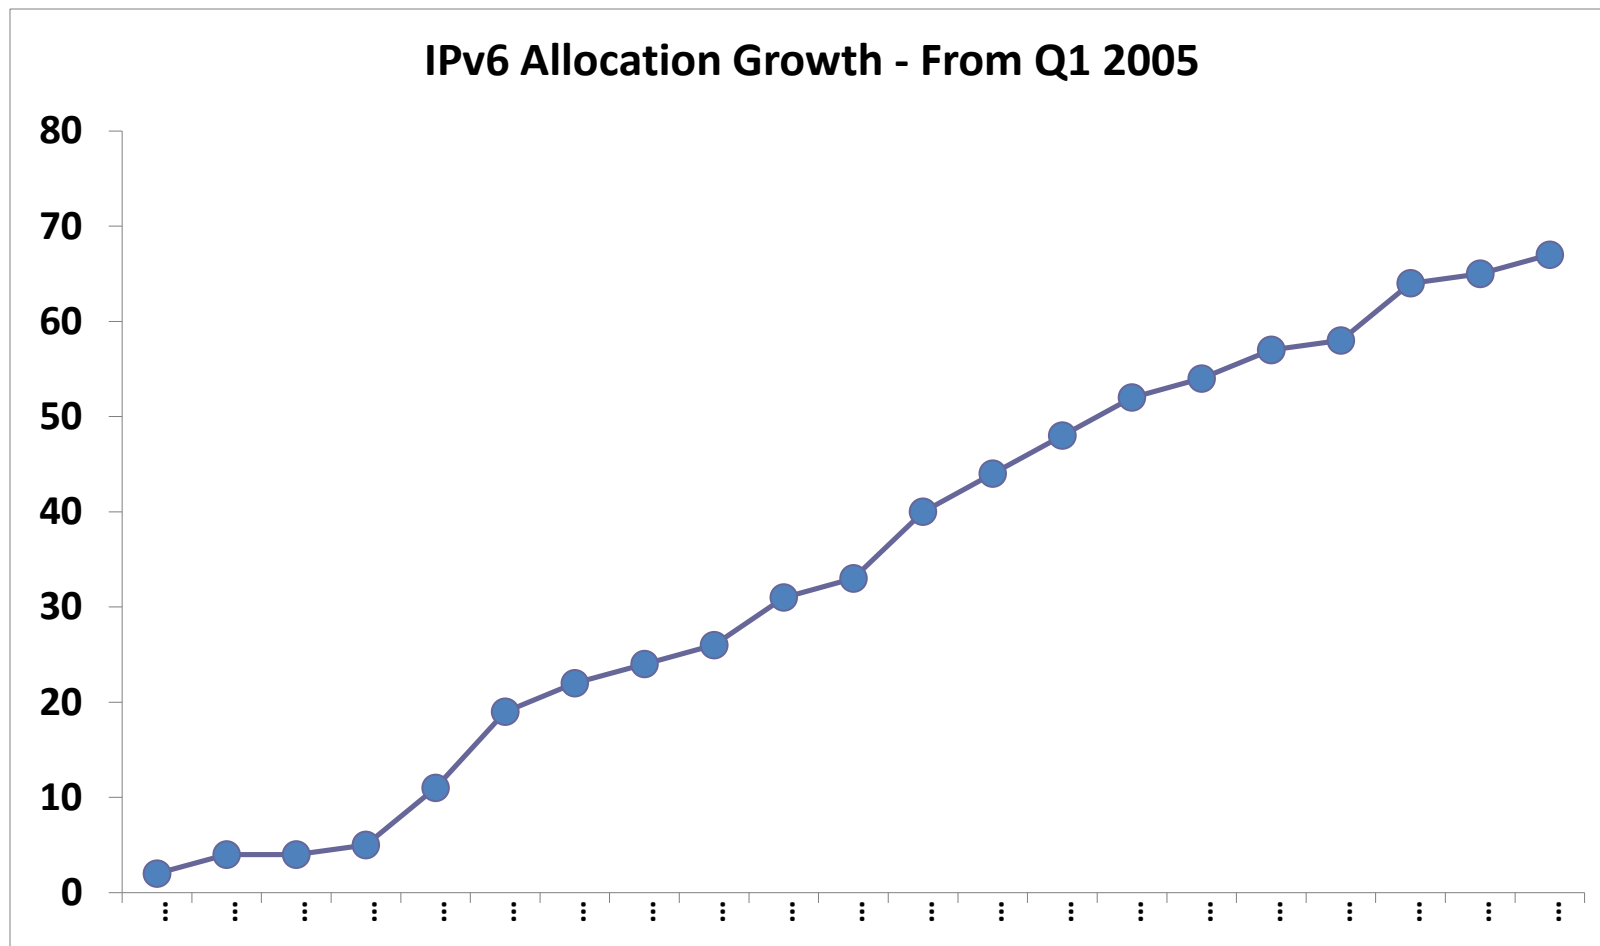

Stats: Membership

Distribution

Stats: Membership

Stats: IPv4

Pool Status

Stats: IPv4

- Average Monthly Consumption Rates:
 - 2009 : 7.6 (/16s) per month
 - 2010 : 13.7 (/16s) per month
- Pool depletion at current consumption rate:
 - ~ 3 yrs.

AfriNIC-12
Kigali-Rwanda
23 May - 4 June 2010

Stats: IPv4

2010 - Monthly

Stats: IPv4

Stats: IPv4

Distribution

Stats: IPv6

Stats: IPv6