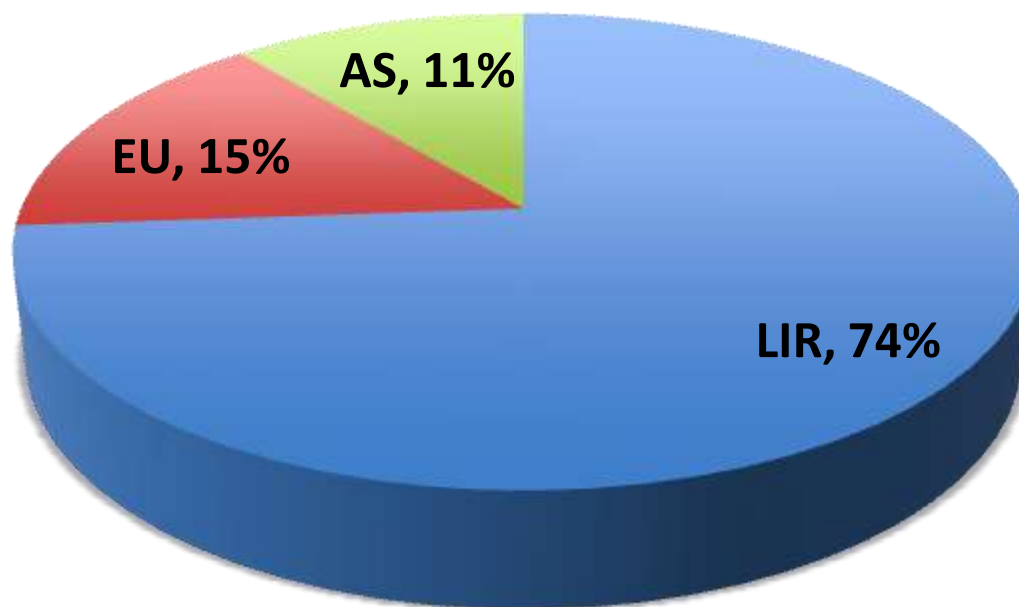

AfriNIC-12
Kigali-Rwanda
23 May - 4 June 2010

Stats: Membership

■ Active ■ Legacy

Stats: Membership

By "Type"

Stats: Membership

Distribution of LIR Members by Size
(or Billing Category)

Stats: Membership

Stats: Membership

Distribution

Stats: Membership

Stats: IPv4

Pool Status

Stats: IPv4

- Average Monthly Consumption Rates:
 - 2009 : 7.6 (/16s) per month
 - 2010 : 13.7 (/16s) per month
- Pool depletion at current consumption rate:
 - ~ 3 yrs.