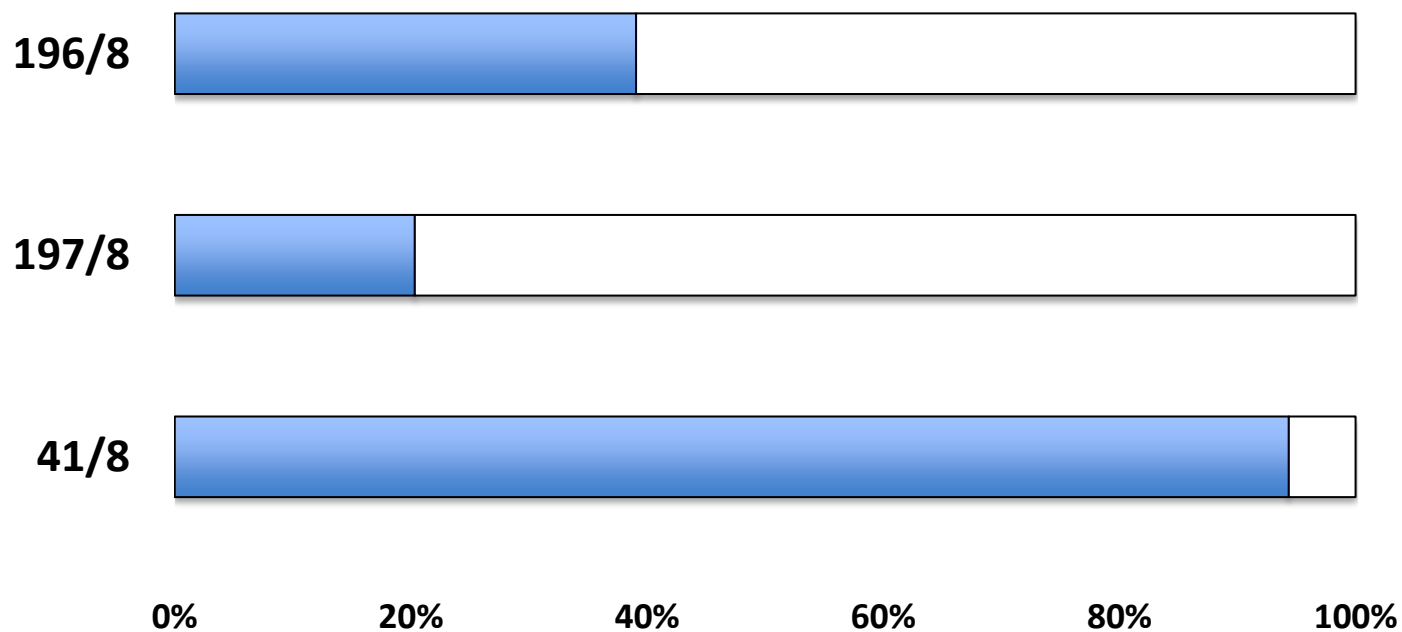

Stats: Membership

Distribution

Stats: Membership

Stats: IPv4

Pool Status

Stats: IPv4

- Average Monthly Consumption Rates:
 - 2009 : 7.6 (/16s) per month
 - 2010 : 13.7 (/16s) per month
- Pool depletion at current consumption rate:
 - ~ 3 yrs.

AfriNIC-12
Kigali-Rwanda
23 May - 4 June 2010

Stats: IPv4

2010 - Monthly

Stats: IPv4

Stats: IPv4

Distribution

Stats: IPv6

Stats: IPv6