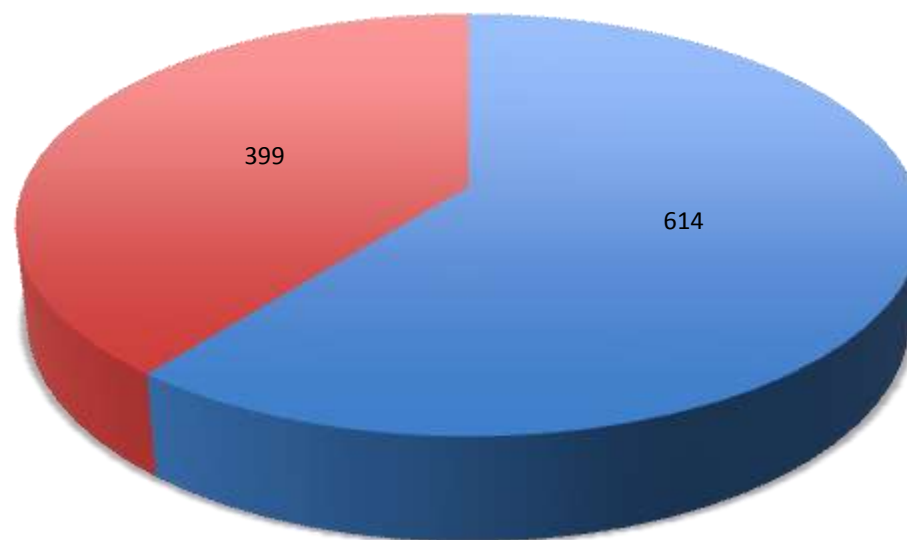

AfriNIC-12
Kigali-Rwanda
23 May - 4 June 2010

Stats: Membership

■ Active ■ Legacy