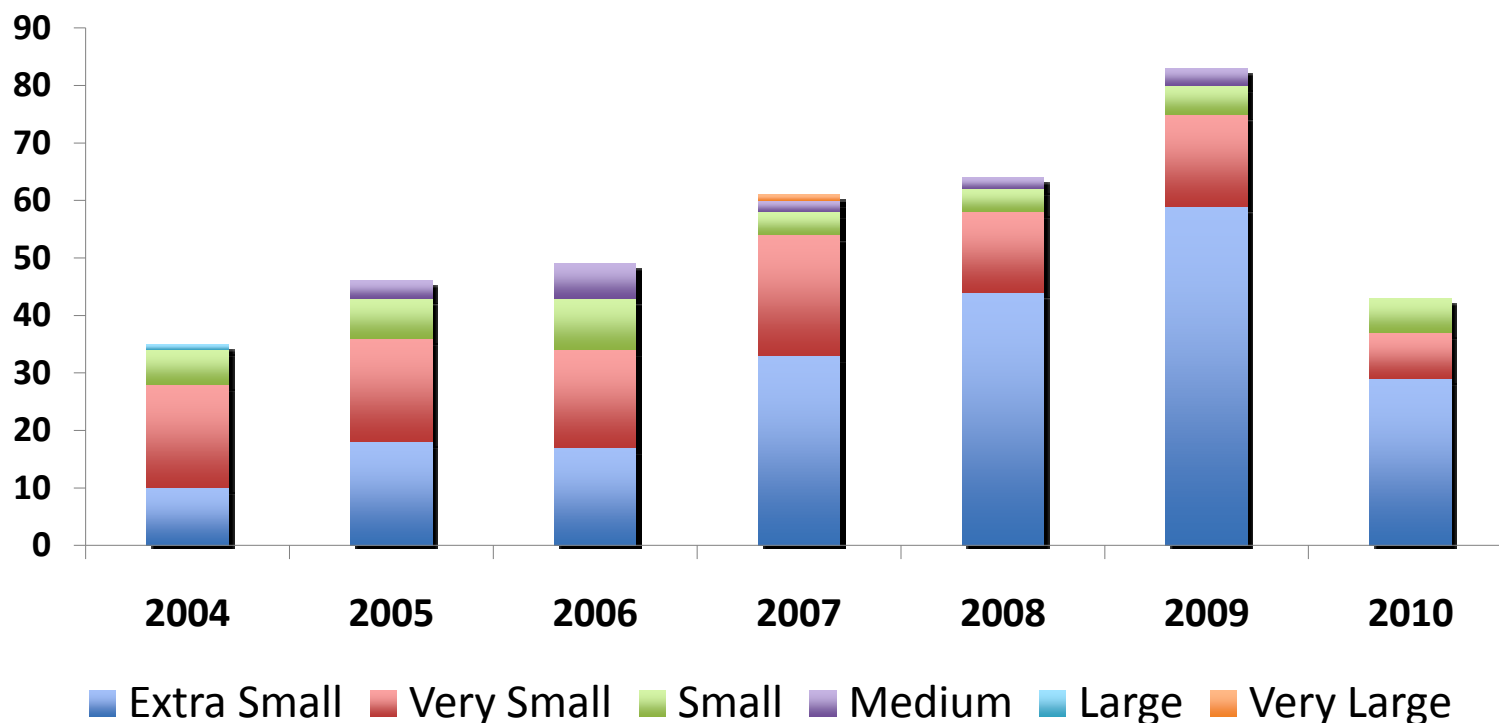

AfriNIC-12
Kigali-Rwanda
23 May - 4 June 2010

Stats: Membership

■ Active ■ Legacy

Stats: Membership

By "Type"

Stats: Membership

Distribution of LIR Members by Size
(or Billing Category)

Stats: Membership

Stats: Membership

Distribution

Stats: Membership

Stats: IPv4

Pool Status

Stats: IPv4

- Average Monthly Consumption Rates:
 - 2009 : 7.6 (/16s) per month
 - 2010 : 13.7 (/16s) per month
- Pool depletion at current consumption rate:
 - ~ 3 yrs.