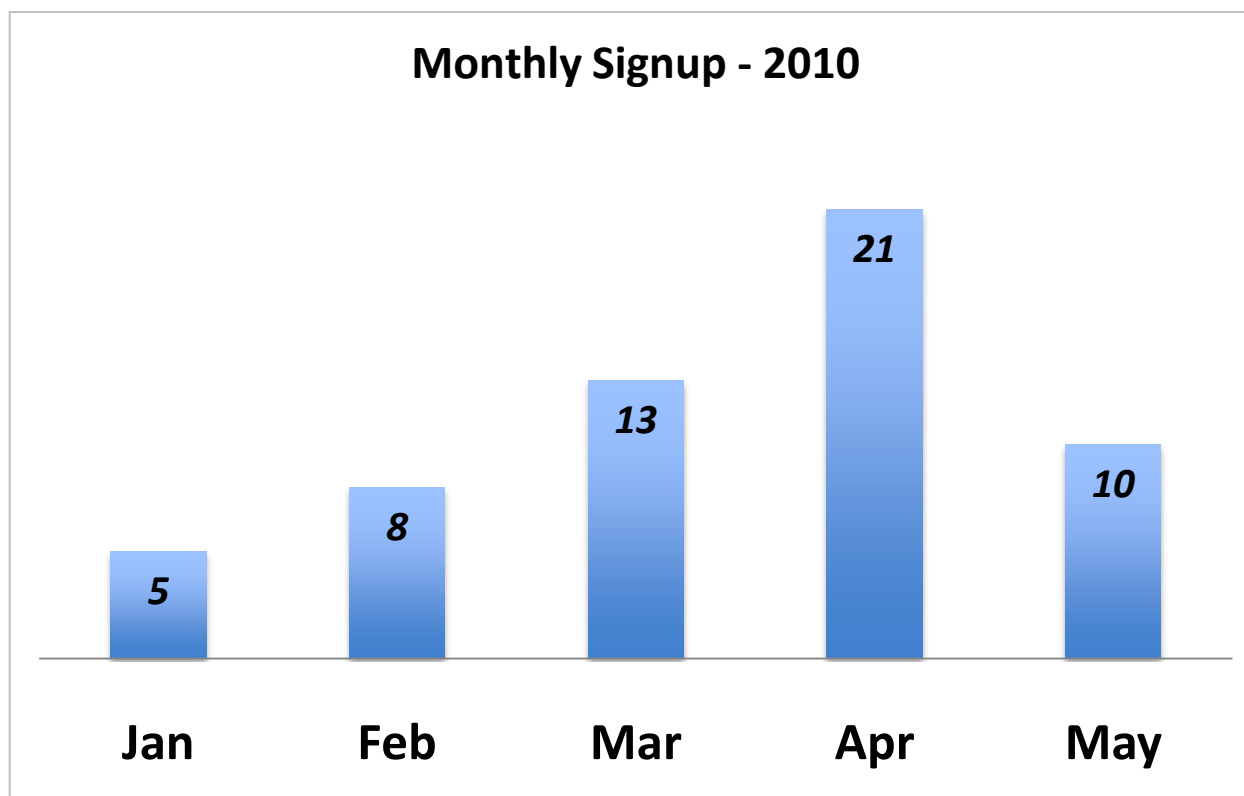

AfriNIC-12
Kigali-Rwanda
23 May - 4 June 2010

Stats: Membership

■ Active ■ Legacy

Stats: Membership

By "Type"

Stats: Membership

Distribution of LIR Members by Size
(or Billing Category)

Stats: Membership

Stats: Membership

Distribution

Stats: Membership

Stats: IPv4

Pool Status

Stats: IPv4

- Average Monthly Consumption Rates:
 - 2009 : 7.6 (/16s) per month
 - 2010 : 13.7 (/16s) per month
- Pool depletion at current consumption rate:
 - ~ 3 yrs.