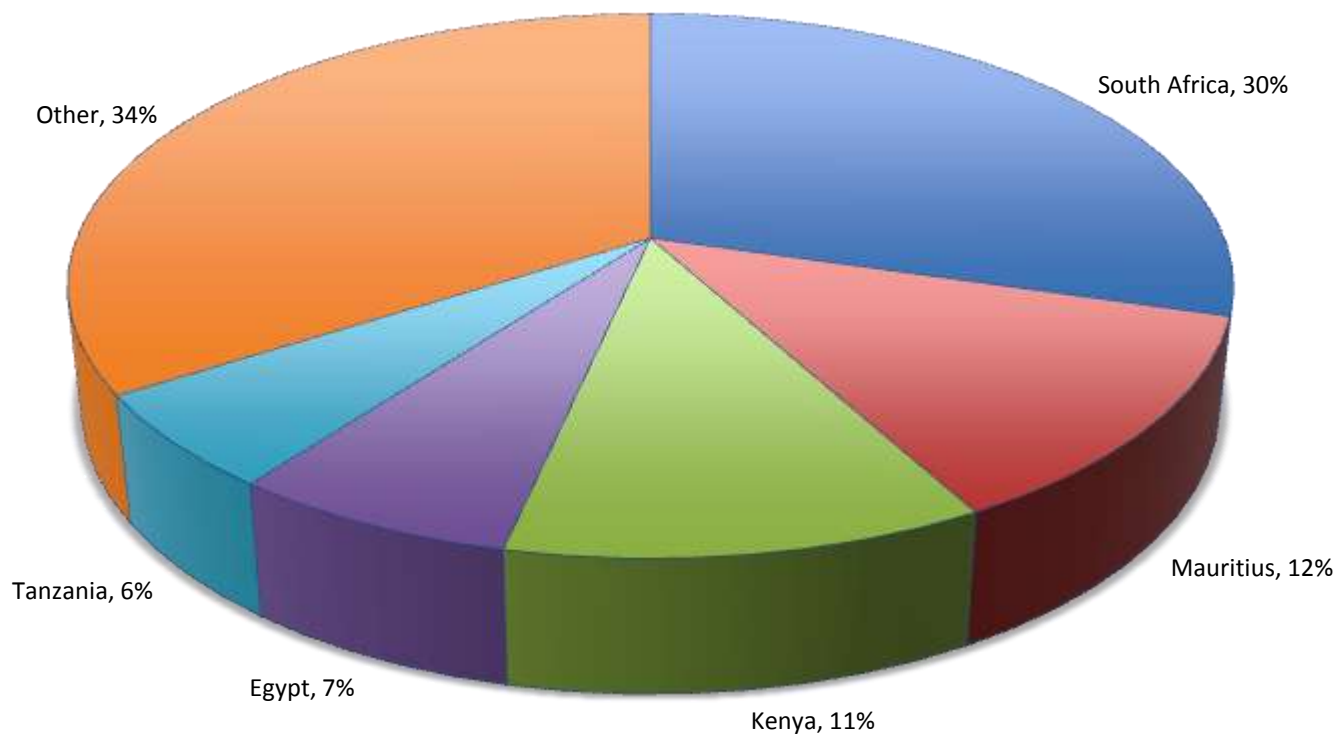

Stats: IPv6

Distribution: